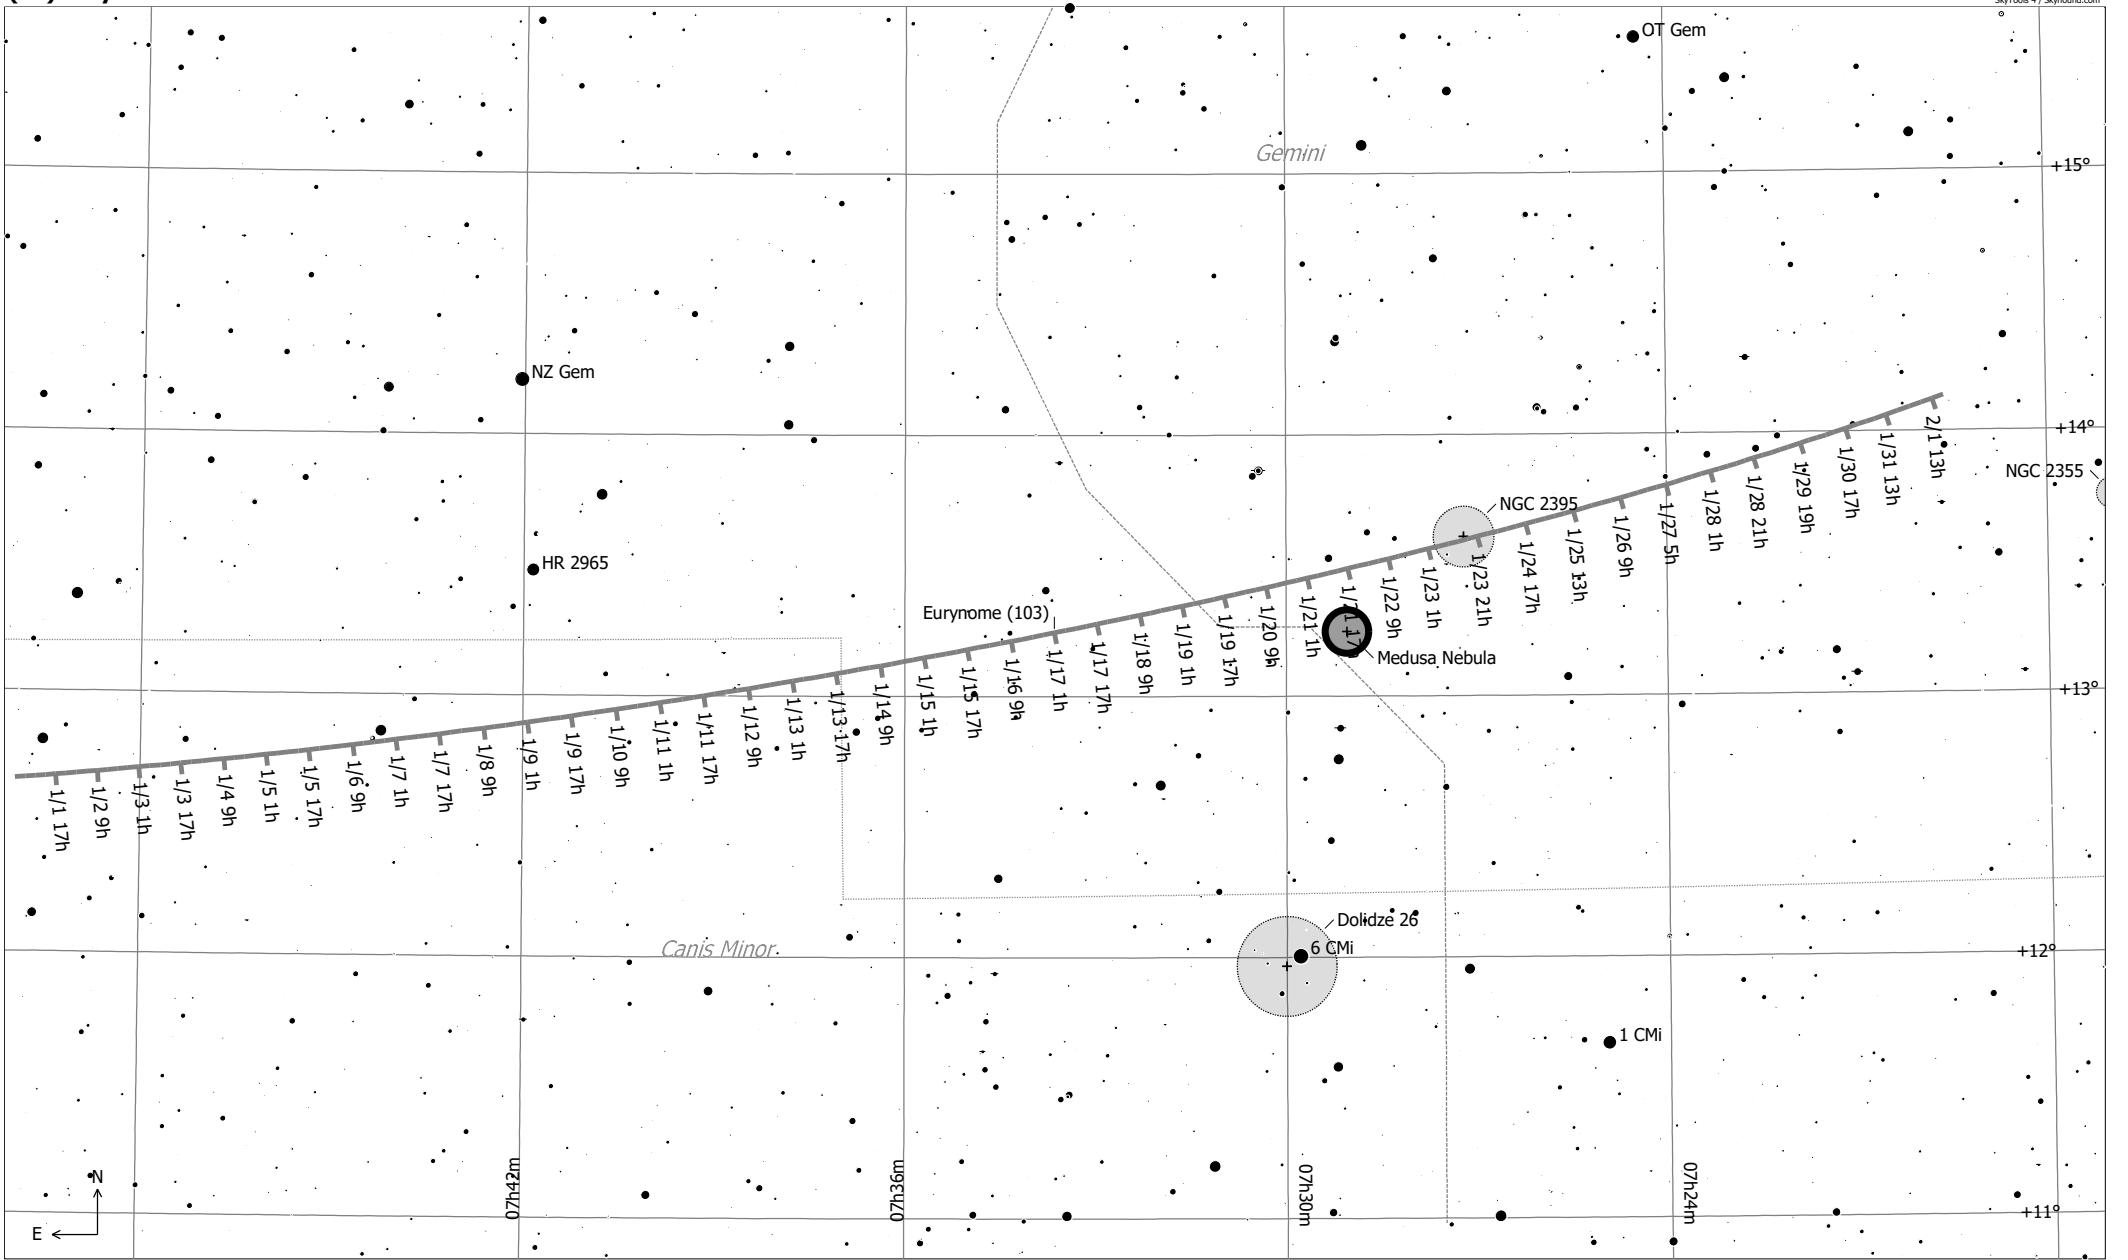

(79) Eurynome

(79) Eurynome (Minor Planet)
 Magnitude: 10.27 Earth Distance: 1.2 AU

- SN Remnant
- ◻ Ref. Neb.
- ◇ Dark Neb.
- Globule
- Open Cl.
- Globular Cl.
- × Skymark
- Mult. Star
- ☄ Comet
- Minor Planet
- Galaxy
- Galaxy Gr.
- Quasar
- Planetary
- HII Region