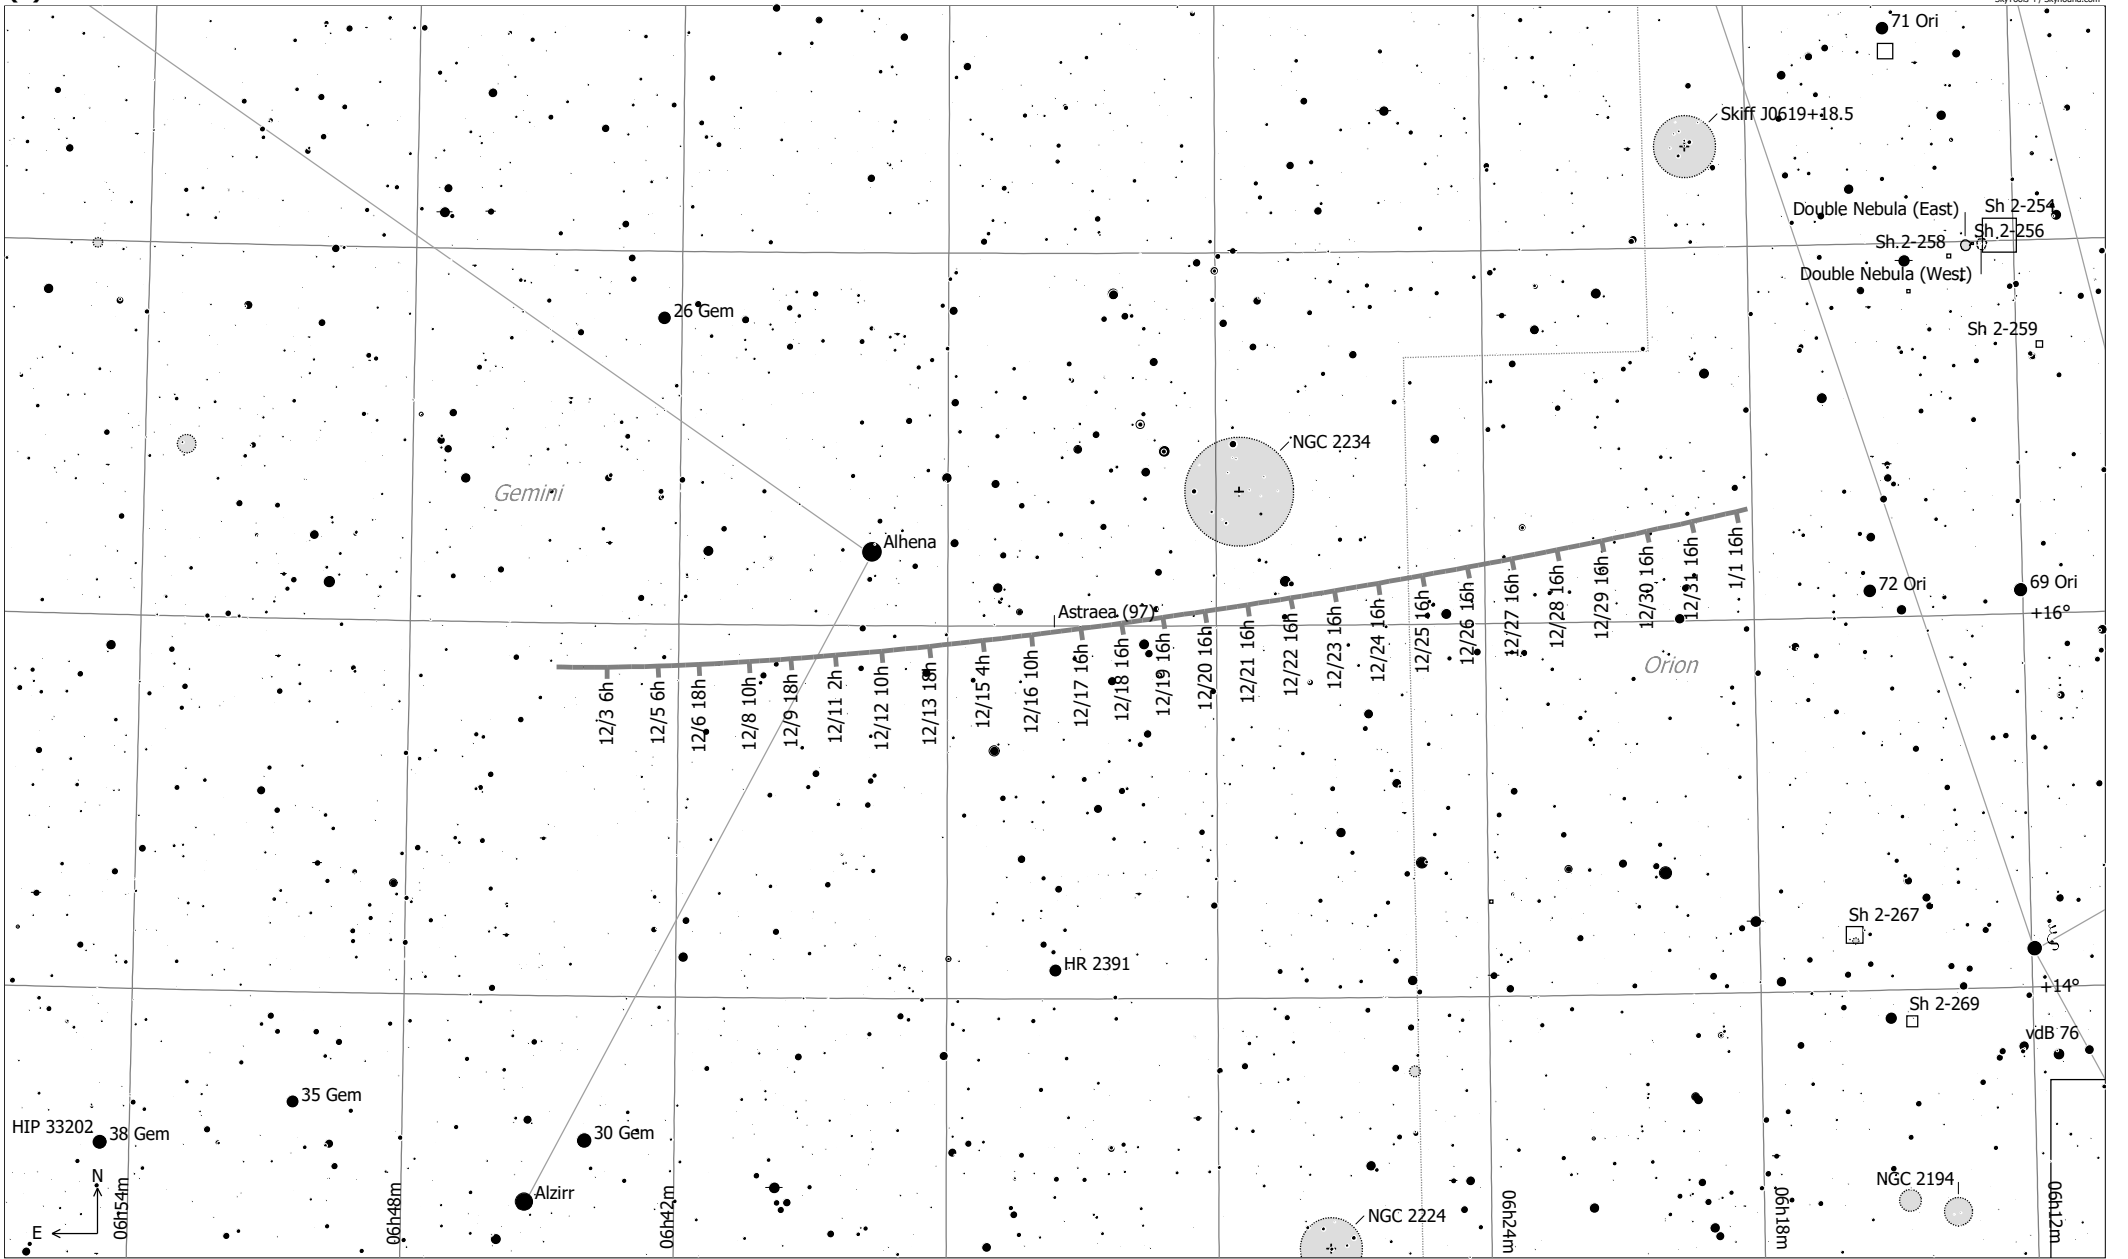

(5) Astraea

(5) Astraea (Minor Planet)
 Magnitude: 9.72 Earth Distance: 1.2 AU

- SN Remnant
- Ref. Neb.
- ◇ Dark Neb.
- Globule
- Open Cl.
- Globular Cl.
- × Skymark
- Mult. Star
- ☄ Comet
- Minor Planet
- Galaxy
- Galaxy Gr.
- Quasar
- Planetary
- HII Region

- 9
- 10
- 3
- 4
- 5
- 6
- 7
- 8

Position Ephemeris for (5) Astraea

Local Date/Time	RA (Ap)	Dec (Ap)	Con	Rs	Re	Elon	Mag	Quality	Difficulty	Vis
2023 Dec 1 00:00	06h46m06.4s	+15°44'22"	Gem	2.24 AU	1.35 AU	147°	10.2	fair	easy	
2023 Dec 3 00:00	06h45m07.0s	+15°44'28"	Gem	2.23 AU	1.33 AU	149°	10.1	fair	easy	
2023 Dec 5 00:00	06h44m00.2s	+15°45'00"	Gem	2.23 AU	1.32 AU	151°	10.1	fair	obvious	
2023 Dec 7 00:00	06h42m46.1s	+15°45'56"	Gem	2.23 AU	1.30 AU	153°	10.0	fair	obvious	
2023 Dec 9 00:00	06h41m25.2s	+15°47'18"	Gem	2.23 AU	1.29 AU	155°	10.0	fair	obvious	
2023 Dec 11 00:00	06h39m57.8s	+15°49'06"	Gem	2.22 AU	1.28 AU	158°	9.9	fair	obvious	
2023 Dec 13 00:00	06h38m24.3s	+15°51'19"	Gem	2.22 AU	1.27 AU	160°	9.8	fair	obvious	
2023 Dec 15 00:00	06h36m45.2s	+15°53'58"	Gem	2.22 AU	1.26 AU	162°	9.8	best	obvious	
2023 Dec 17 00:00	06h35m01.1s	+15°57'03"	Gem	2.21 AU	1.25 AU	164°	9.7	best	obvious	
2023 Dec 19 00:00	06h33m12.6s	+16°00'32"	Gem	2.21 AU	1.24 AU	167°	9.7	best	obvious	
2023 Dec 21 00:00	06h31m20.2s	+16°04'25"	Gem	2.21 AU	1.23 AU	169°	9.6	best	obvious	
2023 Dec 23 00:00	06h29m24.8s	+16°08'41"	Gem	2.20 AU	1.23 AU	170°	9.5	best	obvious	
2023 Dec 25 00:00	06h27m26.9s	+16°13'20"	Gem	2.20 AU	1.22 AU	172°	9.5	fair	obvious	
2023 Dec 27 00:00	06h25m27.3s	+16°18'20"	Ori	2.20 AU	1.22 AU	173°	9.5	fair	easy	
2023 Dec 29 00:00	06h23m26.7s	+16°23'41"	Ori	2.19 AU	1.22 AU	173°	9.4	fair	obvious	
2023 Dec 31 00:00	06h21m25.9s	+16°29'21"	Ori	2.19 AU	1.21 AU	172°	9.5	best	obvious	