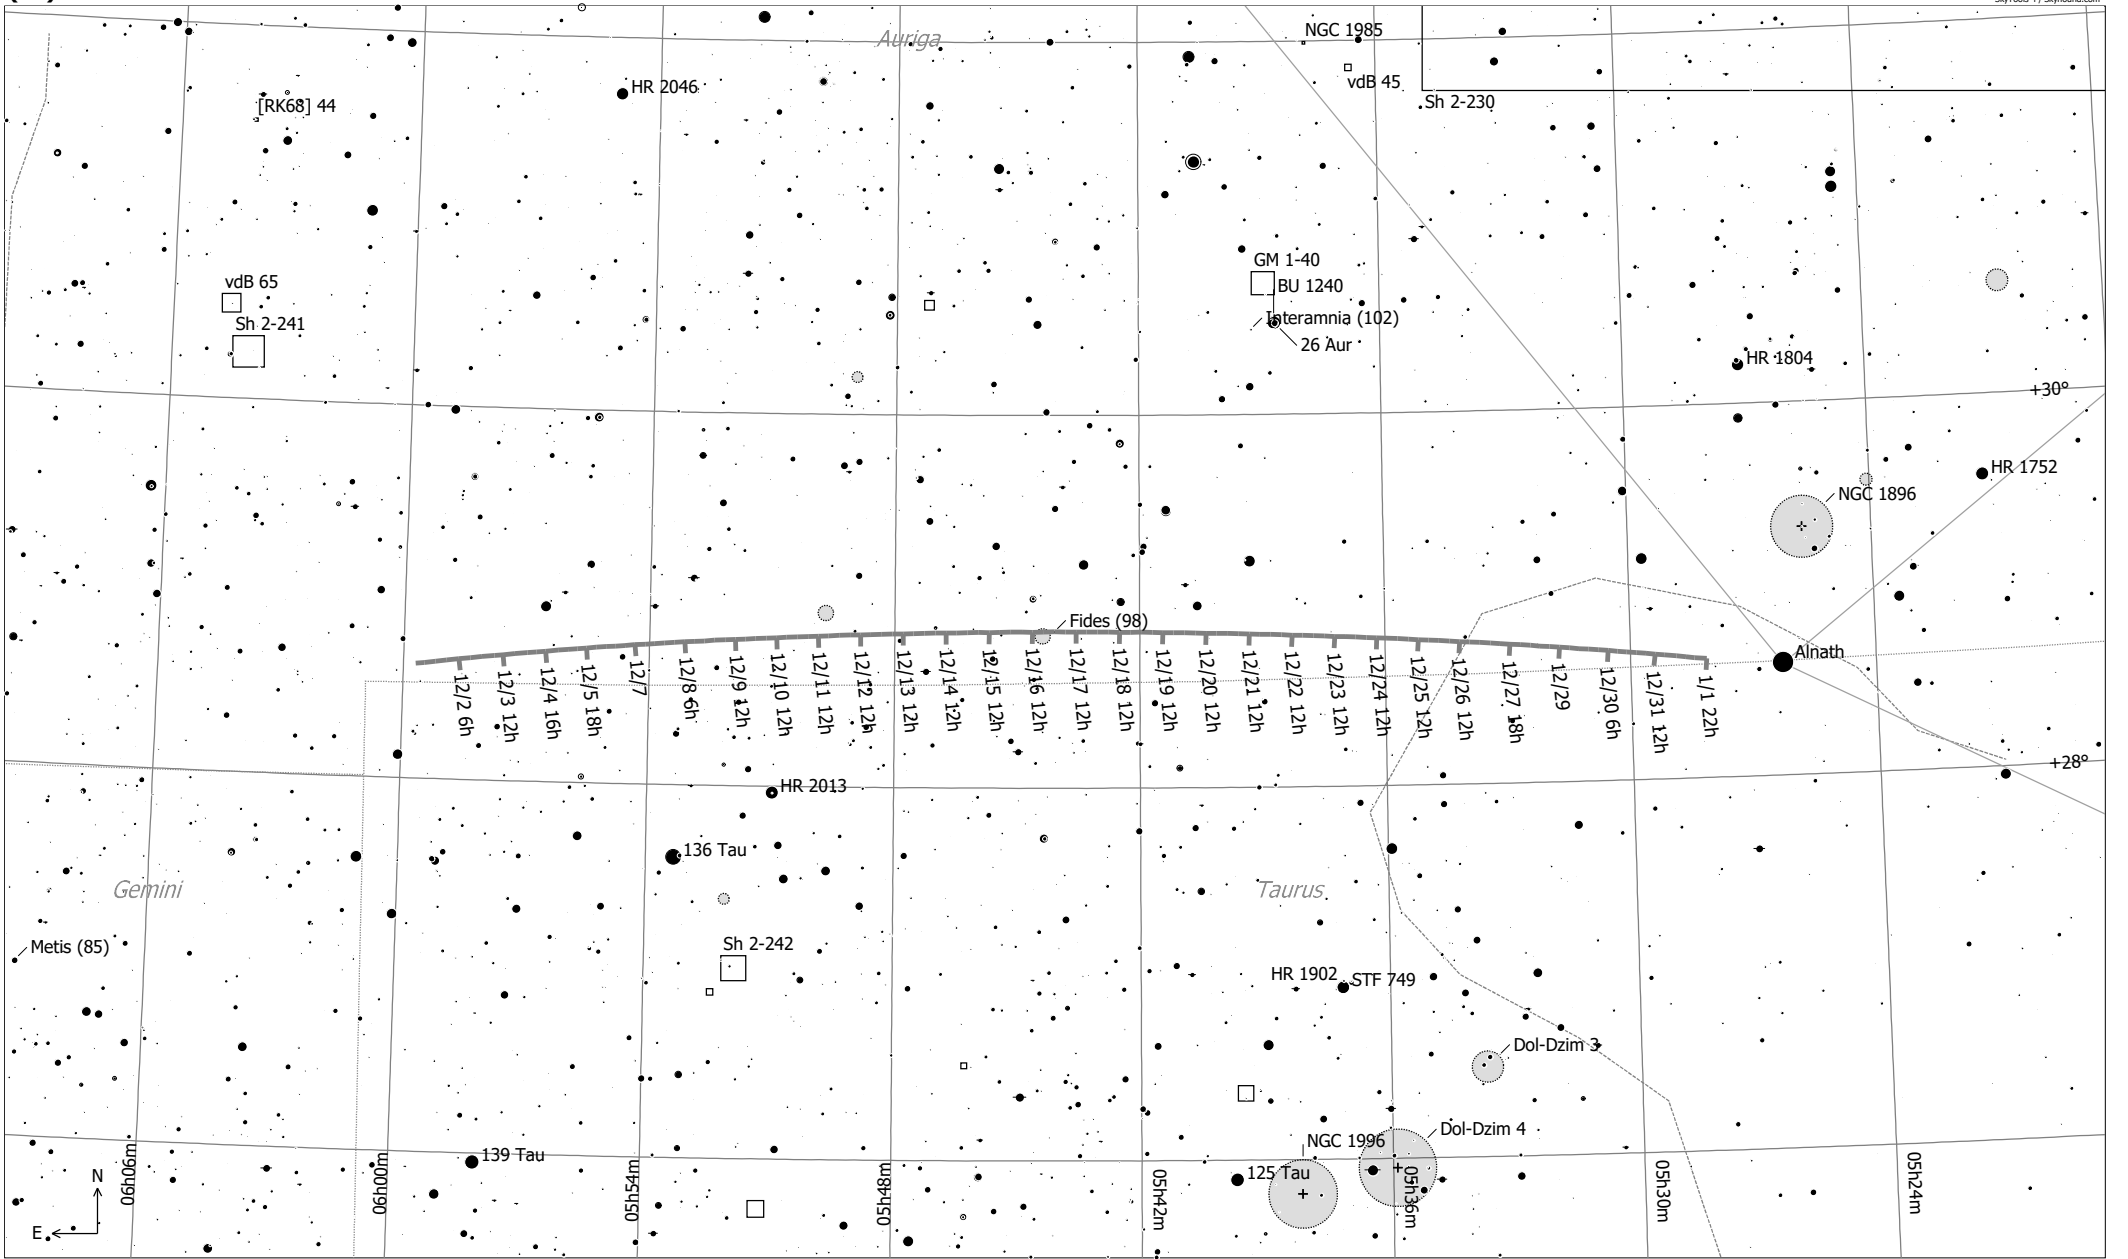

(37) Fides

(37) Fides (Minor Planet)
 Magnitude: 9.81 Earth Distance: 1.2 AU

- SN Remnant
- Ref. Neb.
- ◇ Dark Neb.
- Open Cl.
- Globular Cl.
- × Skymark
- Mult. Star
- / Comet
- Minor Planet
- Galaxy
- Galaxy Gr.
- Quasar
- Planetary
- HII Region

- 9
- 10
- 3
- 4
- 5
- 6
- 7
- 8

Position Ephemeris for (37) Fides

Local Date/Time	RA (Ap)	Dec (Ap)	Con	Rs	Re	Elon	Mag	Quality	Difficulty	Vis
2023 Dec 1 00:00	06h01m14.1s	+28°36'57"	Aur	2.19 AU	1.24 AU	158°	10.2	fair	easy	
2023 Dec 3 00:00	05h59m33.0s	+28°39'59"	Aur	2.19 AU	1.23 AU	160°	10.2	best	easy	
2023 Dec 5 00:00	05h57m45.9s	+28°42'41"	Aur	2.19 AU	1.23 AU	162°	10.1	best	obvious	
2023 Dec 7 00:00	05h55m53.4s	+28°45'03"	Aur	2.19 AU	1.22 AU	165°	10.1	best	obvious	
2023 Dec 9 00:00	05h53m56.4s	+28°47'03"	Aur	2.19 AU	1.22 AU	167°	10.0	best	obvious	
2023 Dec 11 00:00	05h51m55.5s	+28°48'39"	Aur	2.19 AU	1.21 AU	169°	10.0	best	obvious	
2023 Dec 13 00:00	05h49m51.6s	+28°49'51"	Aur	2.19 AU	1.21 AU	171°	9.9	best	obvious	
2023 Dec 15 00:00	05h47m45.4s	+28°50'37"	Aur	2.19 AU	1.21 AU	173°	9.8	best	obvious	
2023 Dec 17 00:00	05h45m38.1s	+28°50'58"	Aur	2.19 AU	1.21 AU	174°	9.8	best	obvious	
2023 Dec 19 00:00	05h43m30.3s	+28°50'54"	Aur	2.19 AU	1.21 AU	175°	9.8	best	obvious	
2023 Dec 21 00:00	05h41m23.0s	+28°50'24"	Aur	2.19 AU	1.21 AU	174°	9.8	best	obvious	
2023 Dec 23 00:00	05h39m17.2s	+28°49'29"	Aur	2.20 AU	1.22 AU	172°	9.9	best	obvious	
2023 Dec 25 00:00	05h37m13.5s	+28°48'11"	Aur	2.20 AU	1.22 AU	170°	9.9	fair	easy	
2023 Dec 27 00:00	05h35m12.9s	+28°46'29"	Aur	2.20 AU	1.23 AU	168°	10.0	fair	easy	
2023 Dec 29 00:00	05h33m16.0s	+28°44'26"	Aur	2.20 AU	1.23 AU	166°	10.1	best	easy	
2023 Dec 31 00:00	05h31m23.5s	+28°42'04"	Aur	2.20 AU	1.24 AU	164°	10.1	best	obvious	