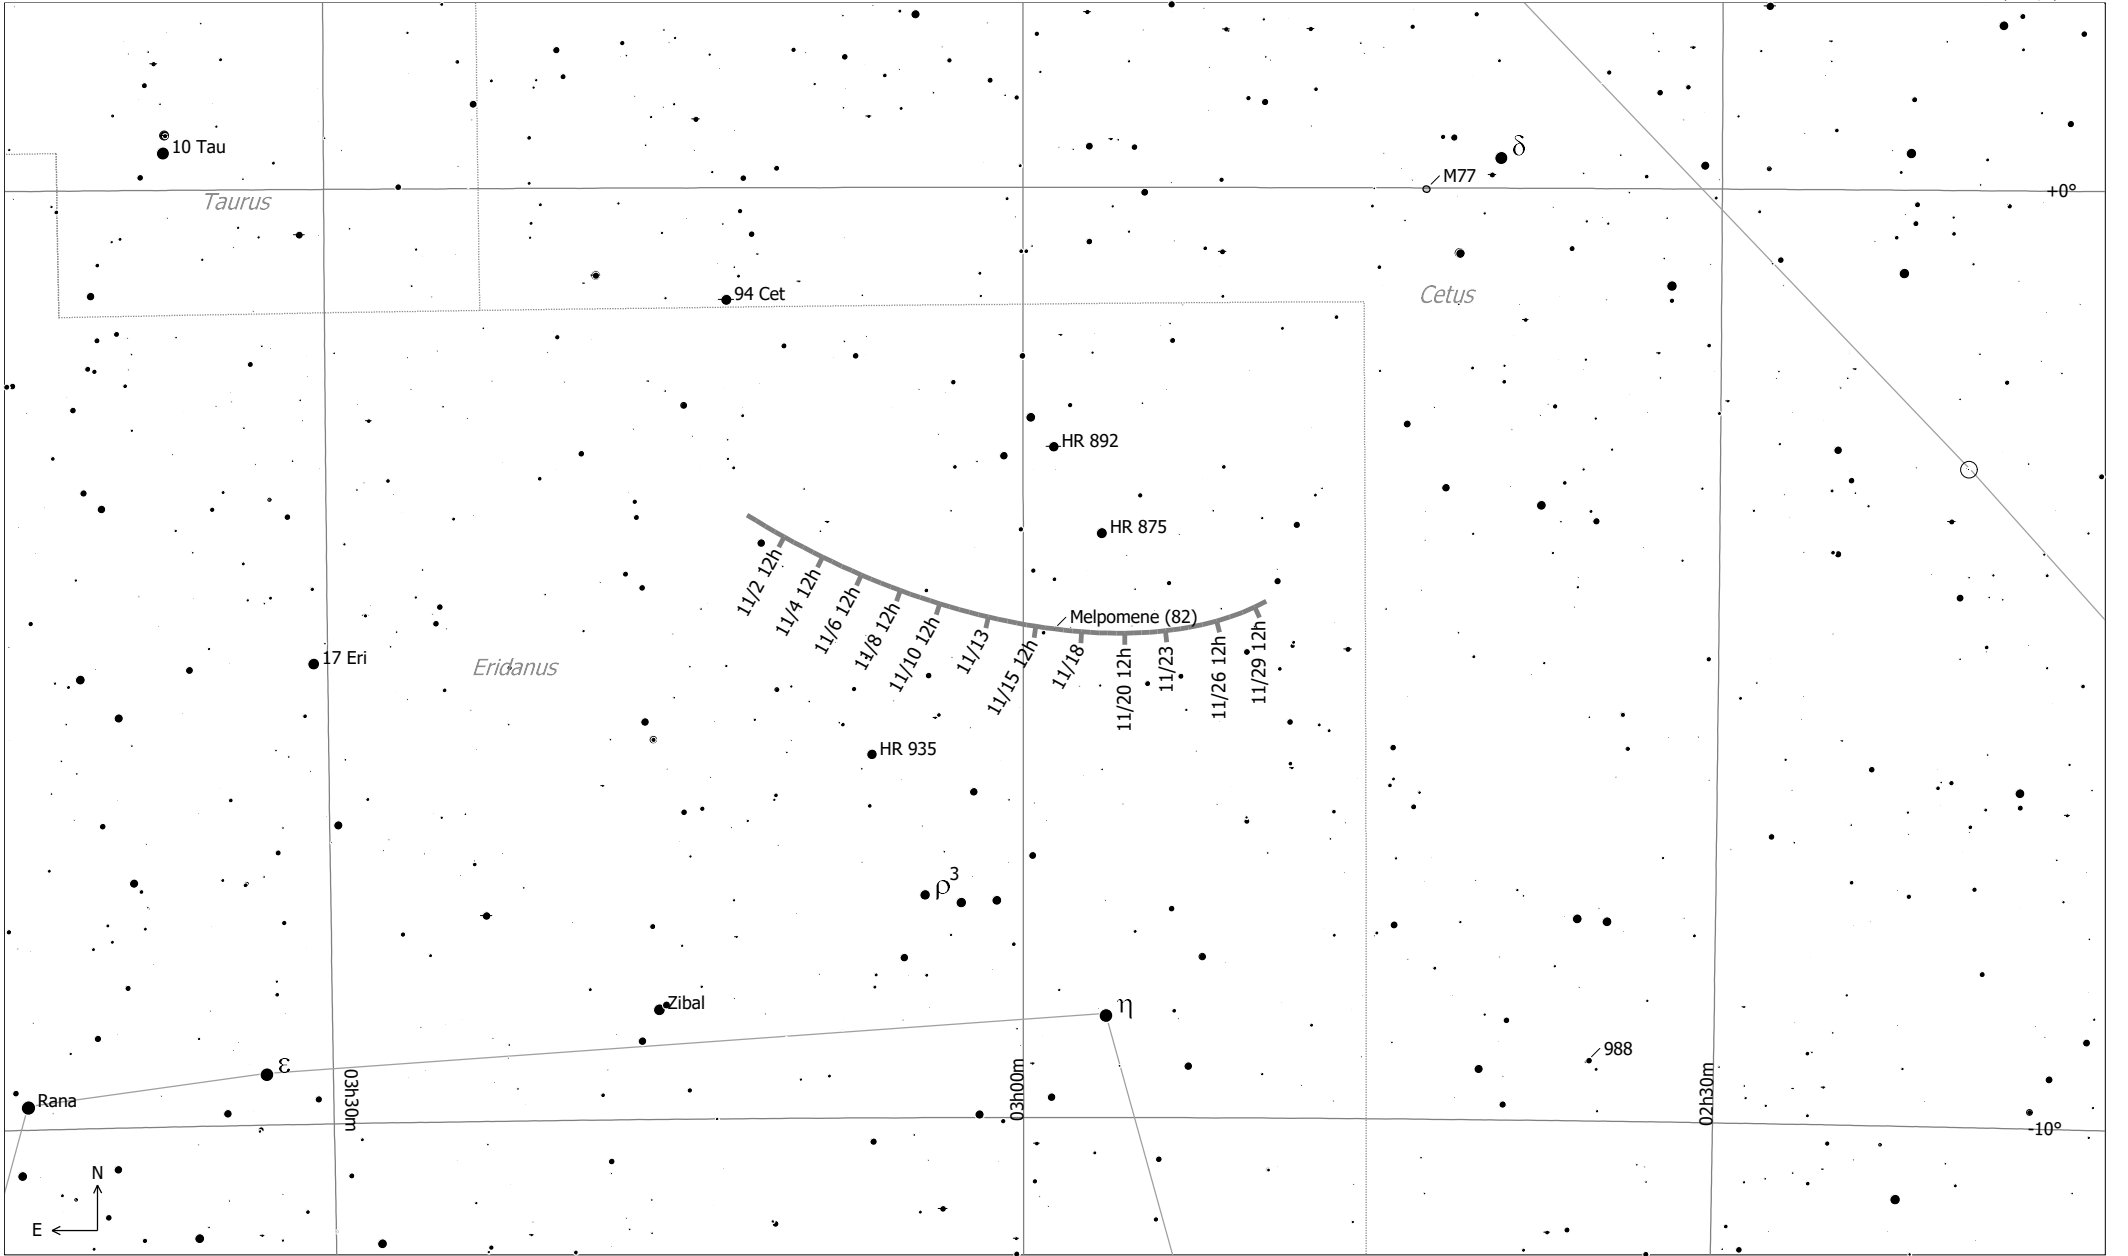

(18) Melpomene

(18) Melpomene (Minor Planet)  
 Magnitude: 8.16 Earth Distance: 0.9 AU

- SN Remnant
- Ref. Neb.
- ◇ Dark Neb.
- Globule
- Open Cl.
- Globular Cl.
- × Skymark
- Mult. Star
- ☄ Comet
- Minor Planet
- Galaxy
- Galaxy Gr.
- Quasar
- Planetary
- HII Region