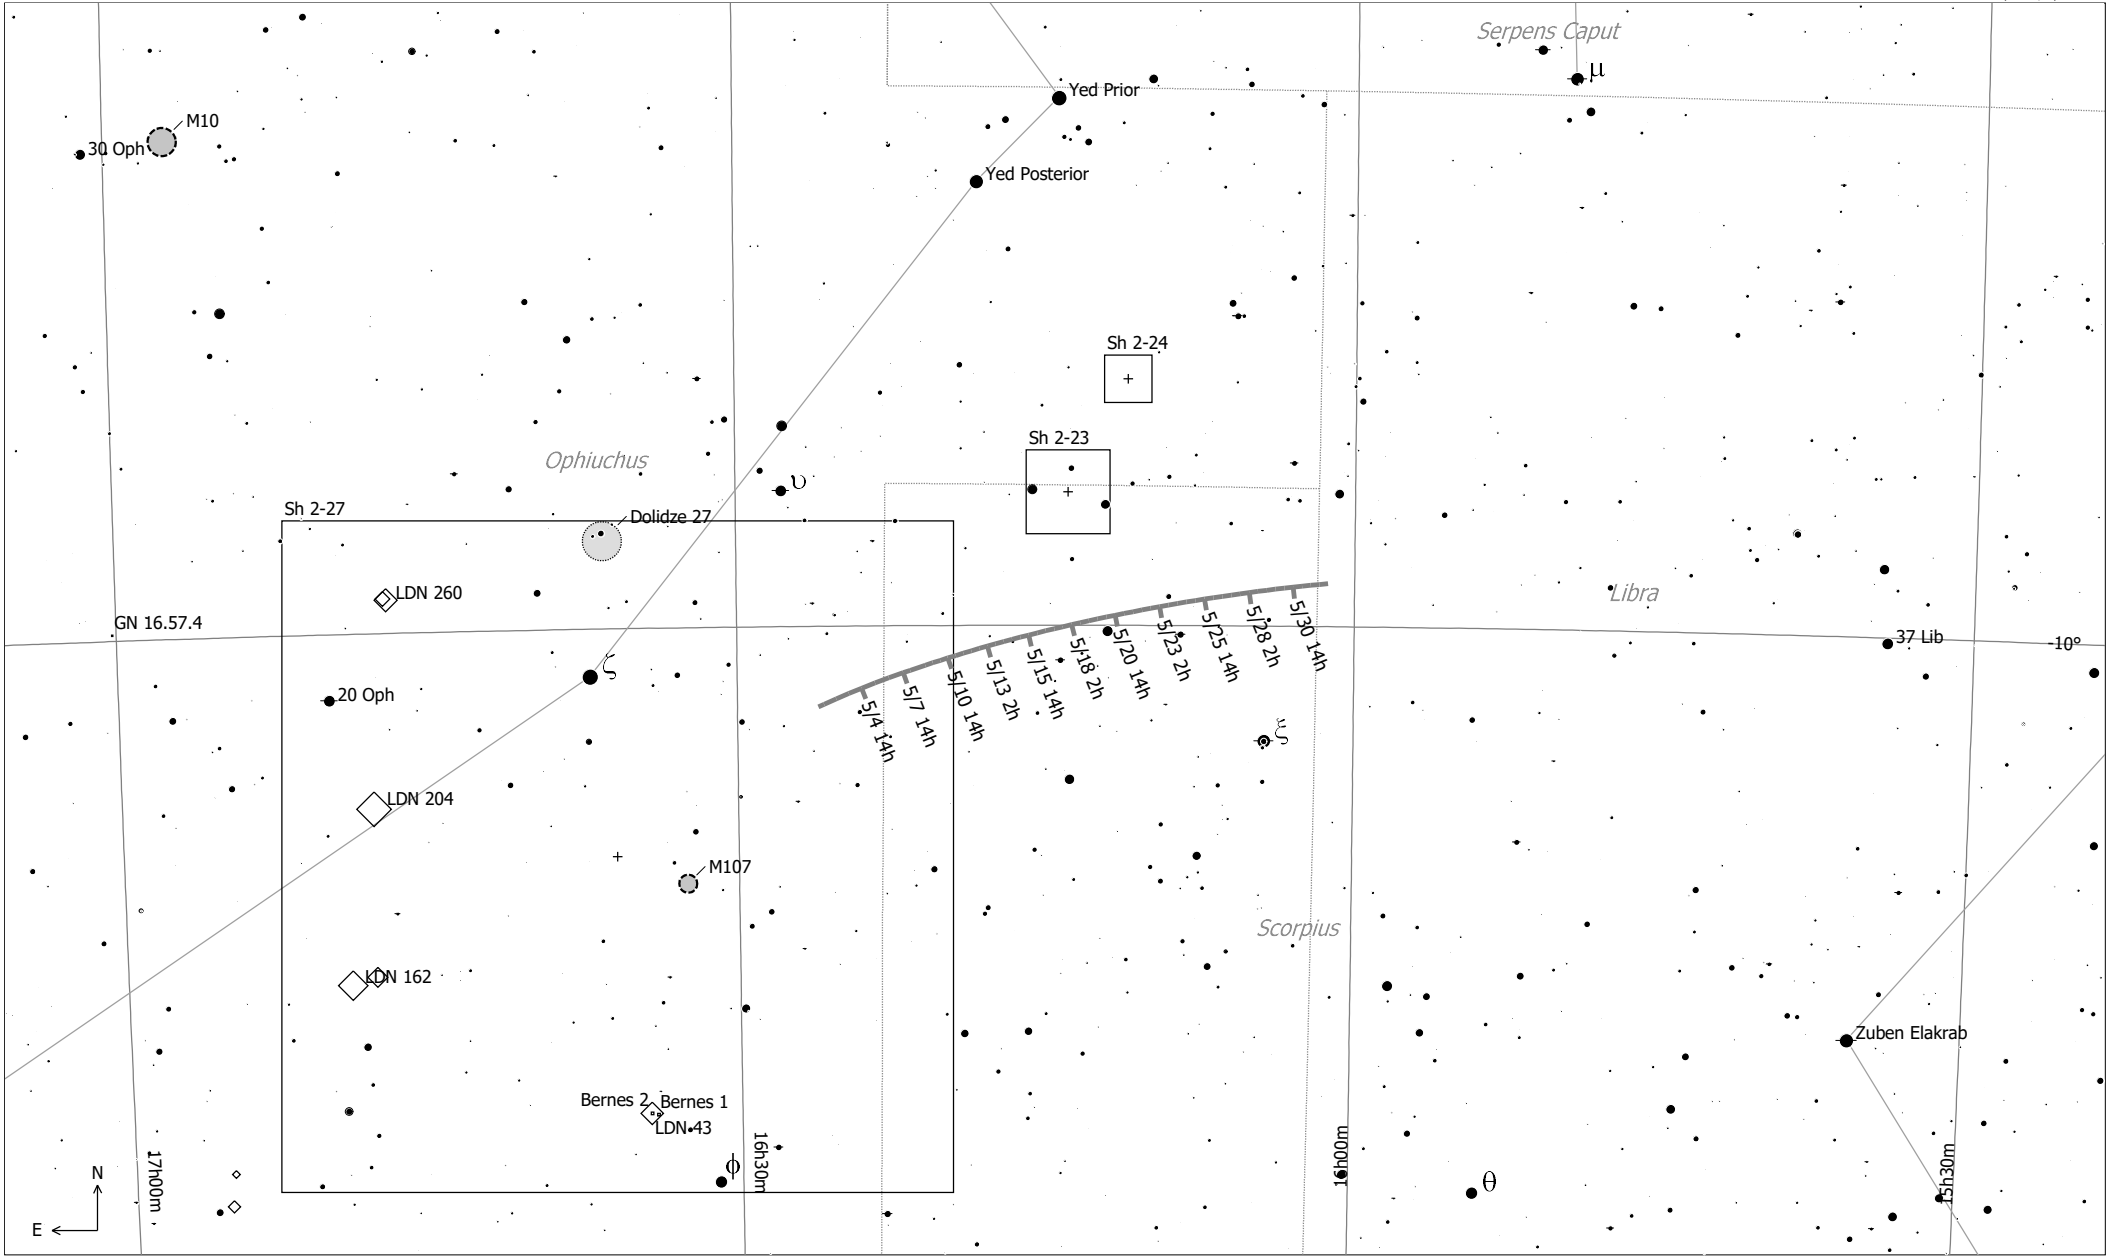

(45) Eugenia

(45) Eugenia (Minor Planet)
 Magnitude: 10.98 Earth Distance: 1.5 AU

- ◻ SN Remnant
- ◻ Ref. Neb.
- ◊ Dark Neb.
- Globule
- Open Cl.
- Globular Cl.
- × Skymark
- Mult. Star
- ☄ Comet
- Minor Planet
- Galaxy
- Galaxy Gr.
- Quasar
- Planetary
- ◻ HII Region