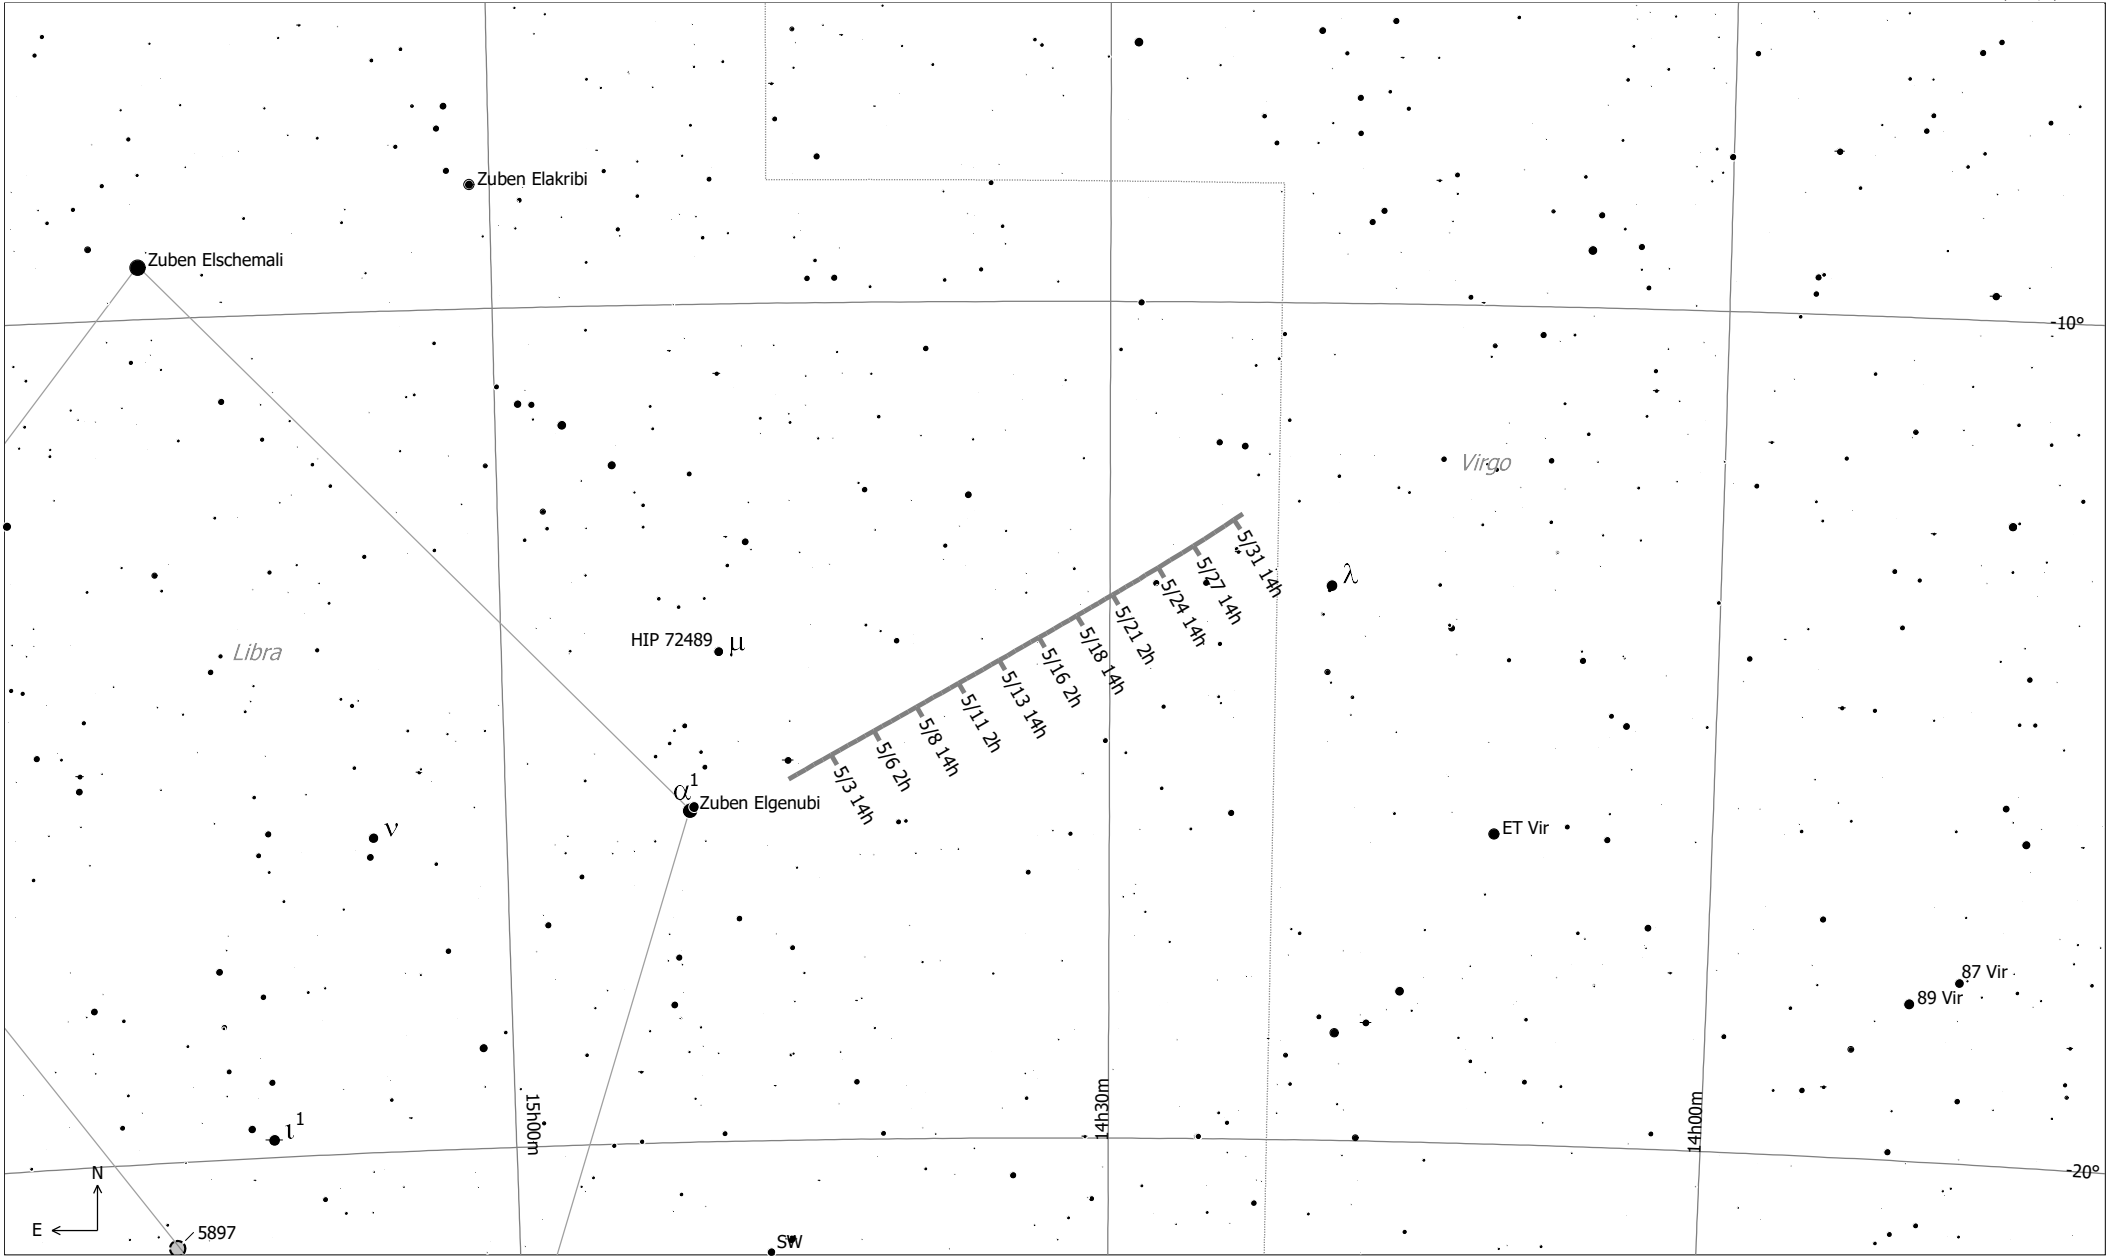

(32) Pomona

(32) Pomona (Minor Planet)
 Magnitude: 10.85 Earth Distance: 1.4 AU

- SN Remnant
- Ref. Neb.
- ◇ Dark Neb.
- Globule
- Open Cl.
- Globular Cl.
- × Skymark
- Mult. Star
- ☄ Comet
- Minor Planet
- Galaxy
- Galaxy Gr.
- Quasar
- Planetary
- HII Region