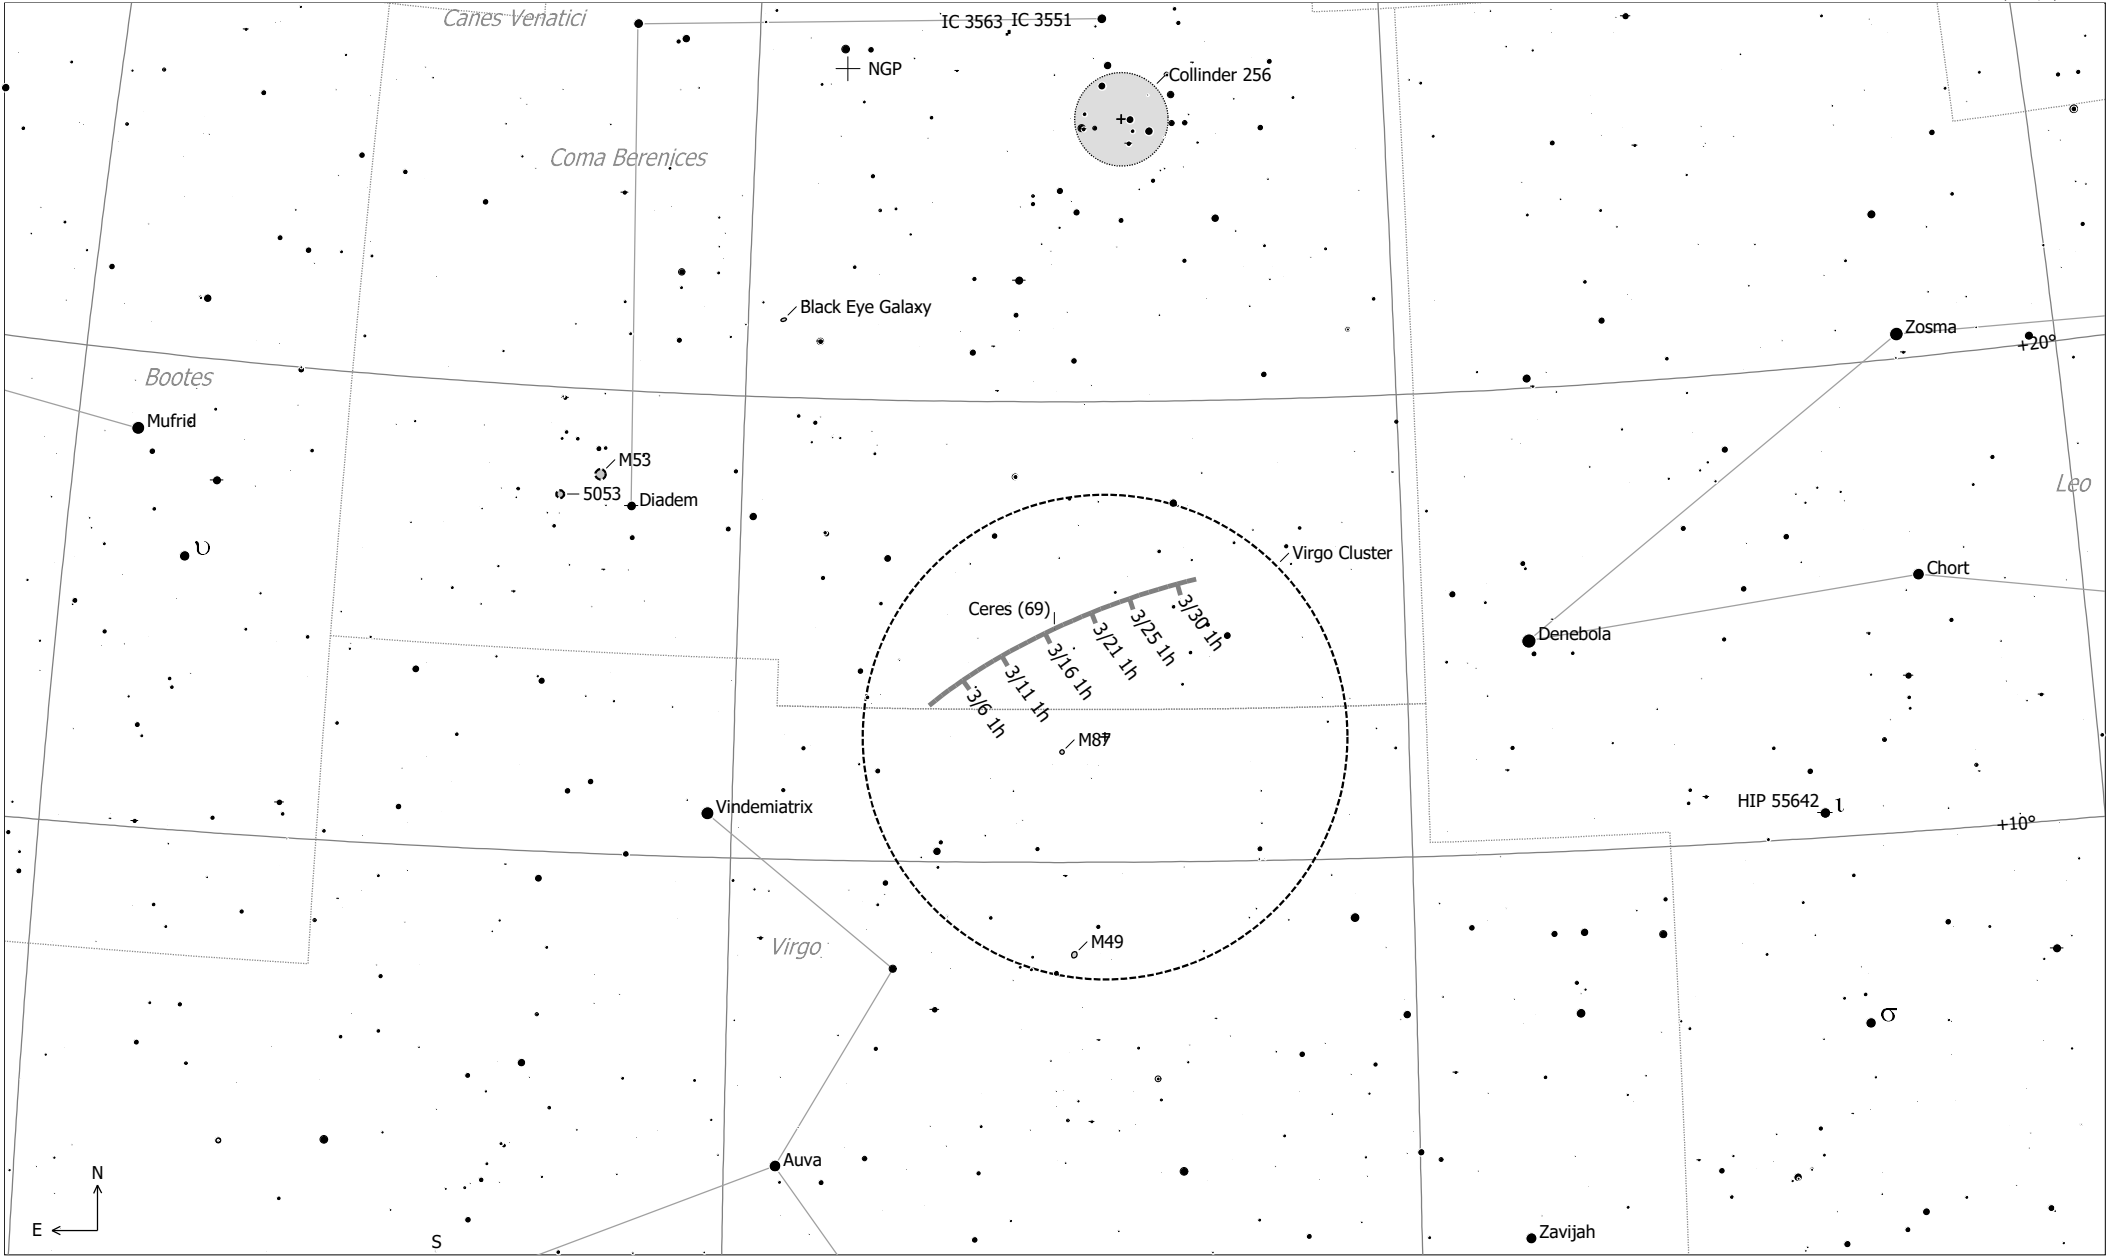

(1) Ceres

(1) Ceres (Minor Planet)
 Magnitude: 6.91 Earth Distance: 1.6 AU

□	SN Remnant	-	Mult. Star	7	●	1
◻	Ref. Neb.	☾	Comet	8	●	2
◇	Dark Neb.	●	Minor Planet		●	3
○	Globule	○	Galaxy		●	4
●	Open Cl.	○	Galaxy Gr.		●	5
●	Globular Cl.	+	Quasar		●	6
×	Skymark	●	Planetary		□	HII Region