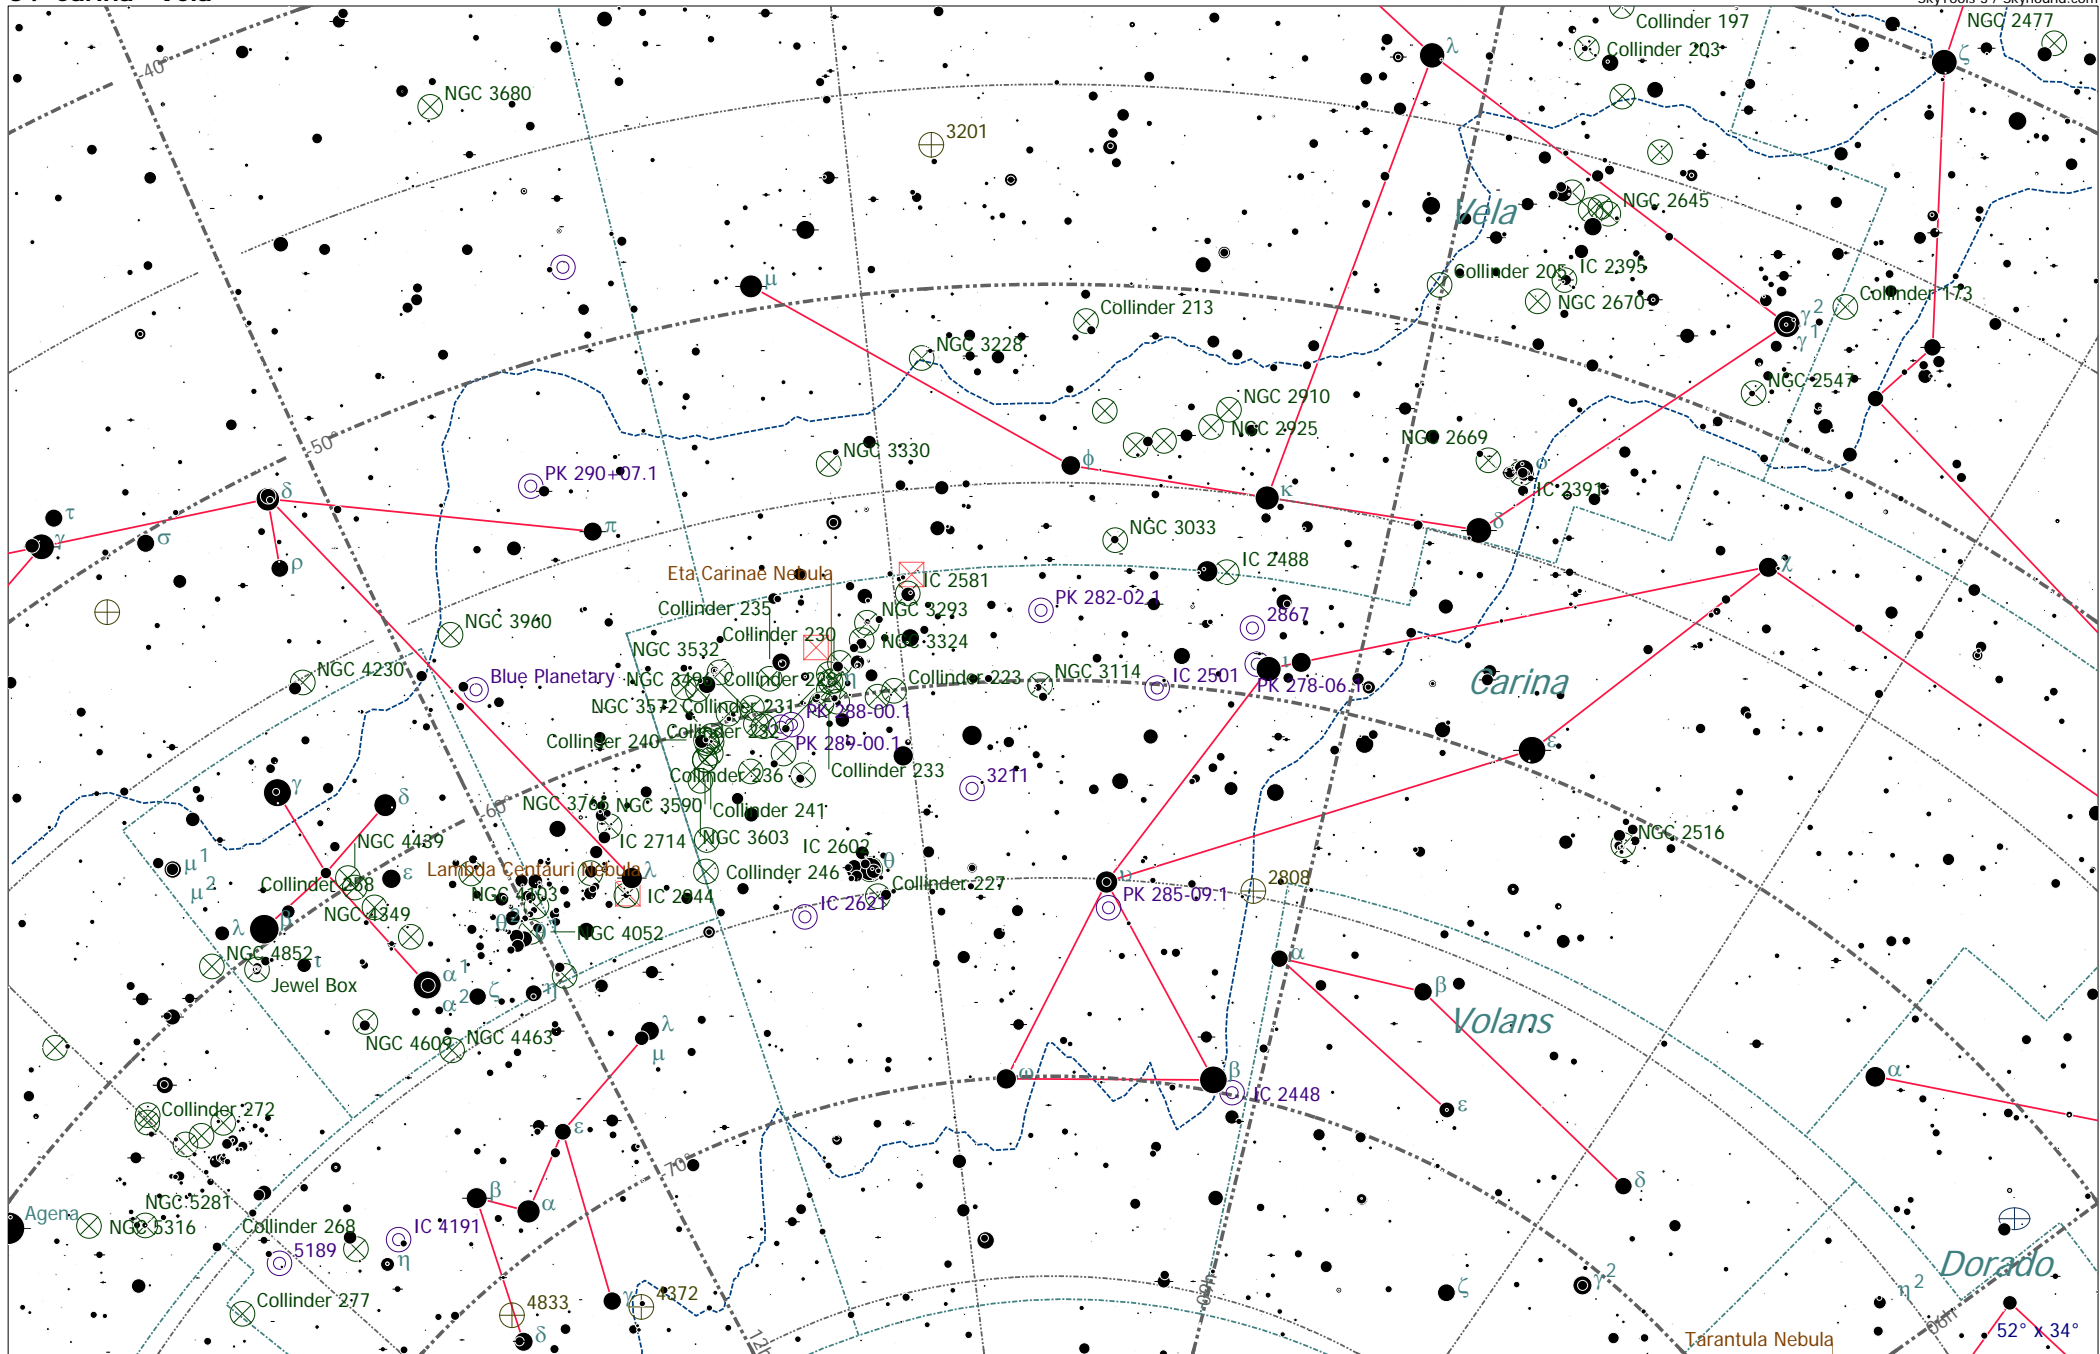

34 Carina - Vela

10h00m00.0s -60°00'00" (Skymark)

- | | | | | | | | | | | |
|----------------|-------------|----------|---|---|---|---|---|---|---|---|
| ⊕ Globular Cl. | ◆ Dark Neb. | ⊕ Galaxy | 8 | 7 | 6 | 5 | 4 | 3 | 2 | 1 |
| ● Globule | ⊕ Planetary | | | | | | | | | |
| ⊗ Open Cl. | ■ Nebula | | | | | | | | | |