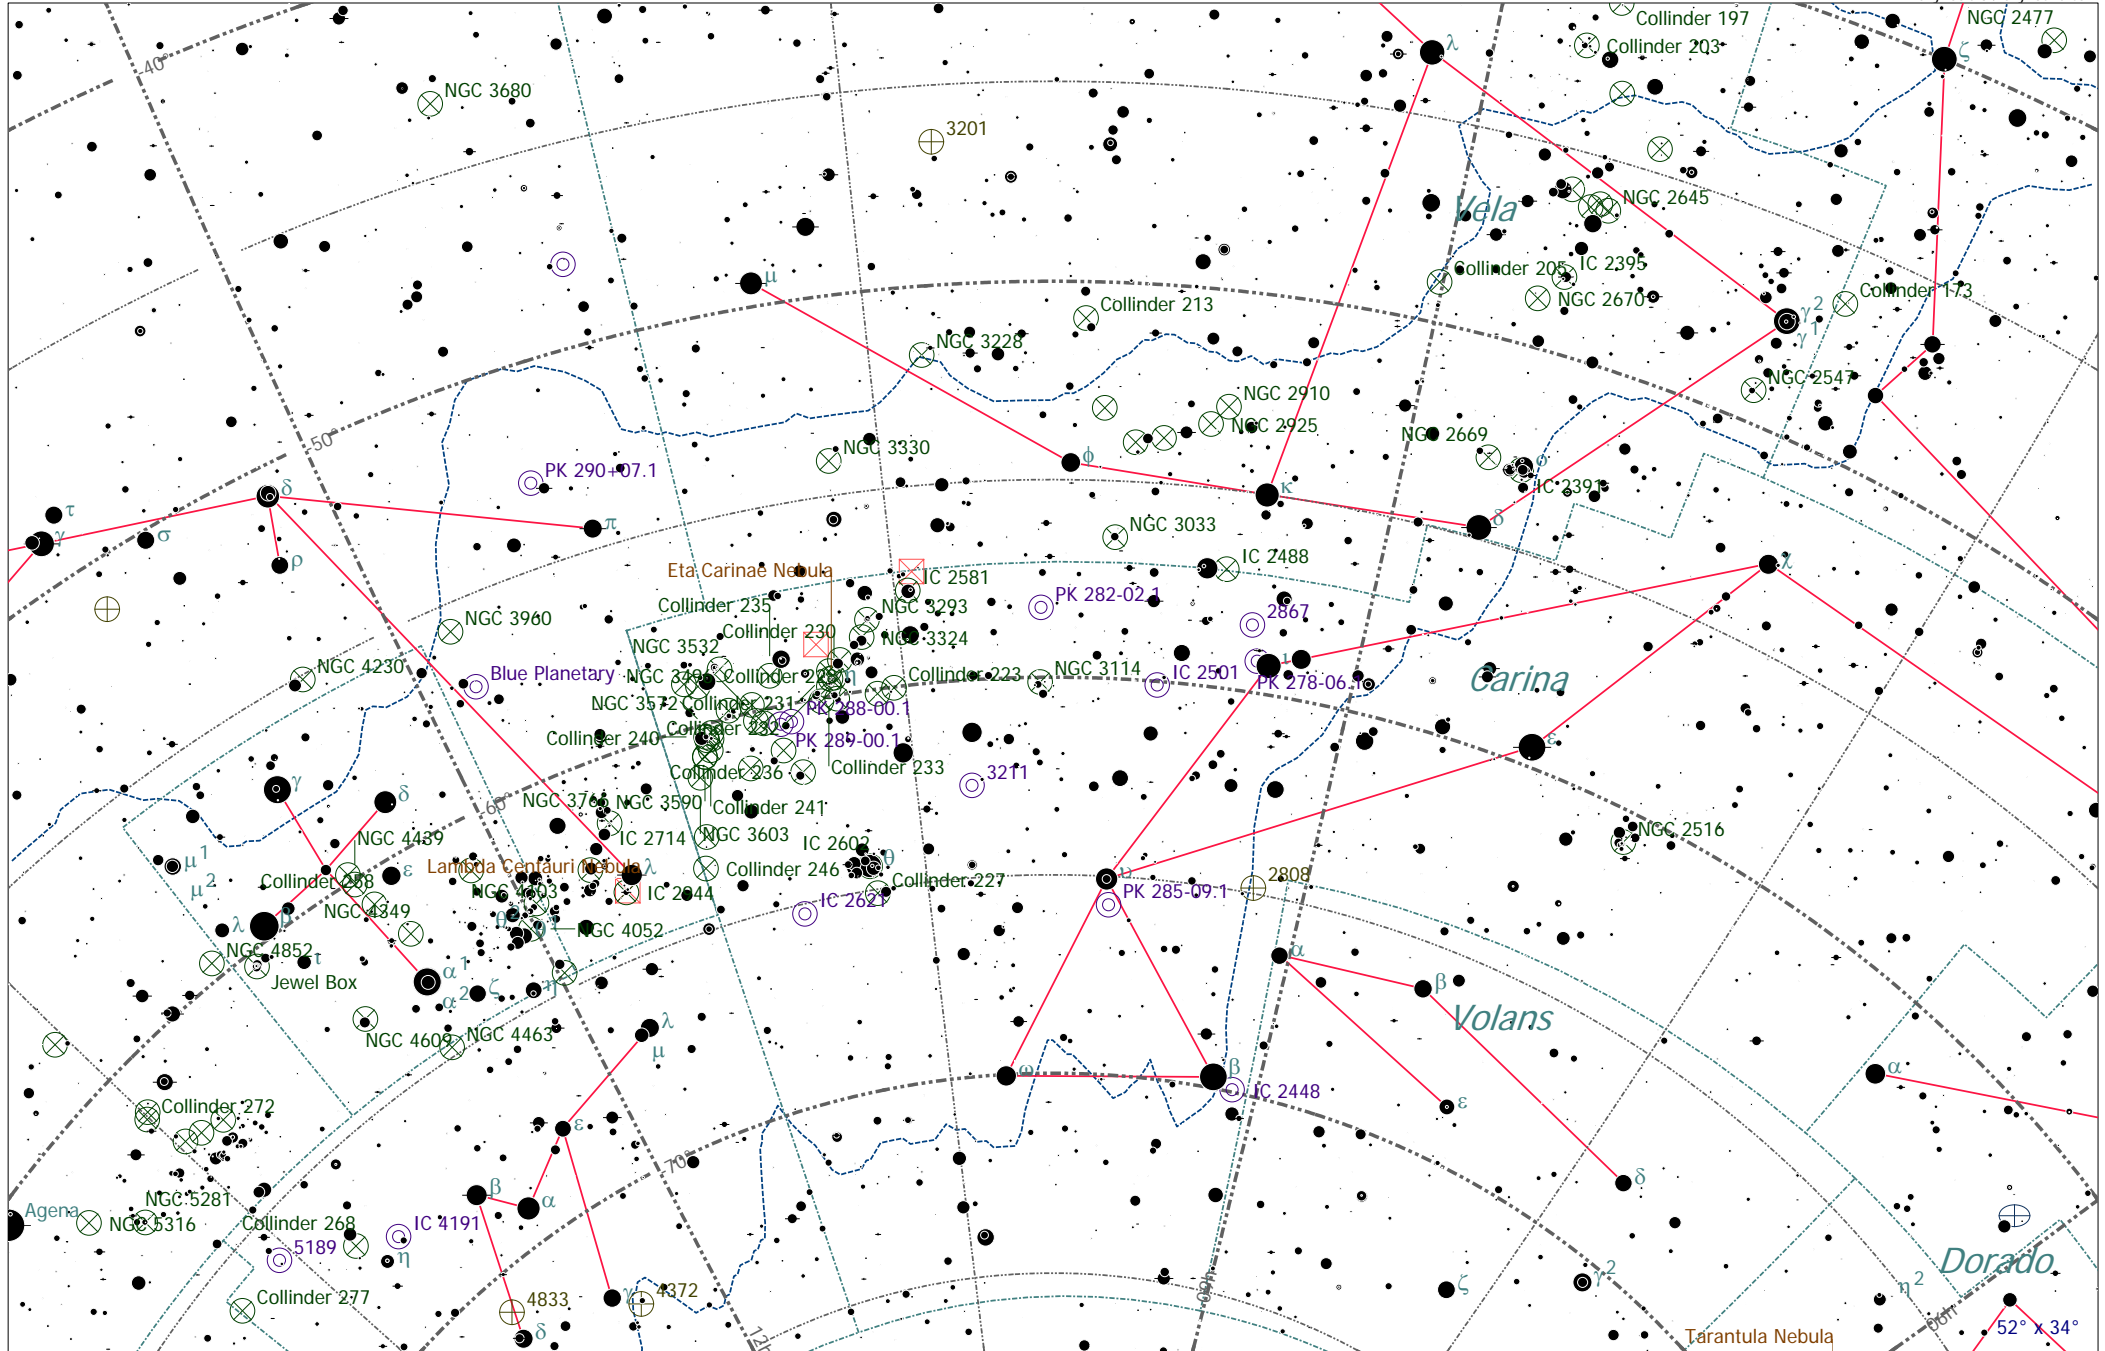

34 Carina - Vela

10h00m00.0s -60°00'00" (Skymark)

- | | | | | | | | | | | |
|----------------|-------------|------------|----------|---|---|---|---|---|---|---|
| ⊕ Globular Cl. | ◆ Dark Neb. | ⊖ Galaxy | 8 | 7 | 6 | 5 | 4 | 3 | 2 | 1 |
| ● Globule | ⊖ Planetary | ⊖ Open Cl. | ⊖ Nebula | | | | | | | |

34 Carina - Vela

AMMASSI APERTI											
Sigla	Nome	Cost.	A.R.	Dec.	Mv.	Dim.	N° *	Distanza	200/4	80/11,5	20x60
NGC 3211		Car	10h 17m 51s	-62° 40' 15"	+11,80	12"	---	9.300 ly	---	---	---
PK 288-00.1		Car	10h 54m 00s	-60° 26' 44"	+10,40	75"	---	---	---	---	---
PK 289-00.1		Car	10h 56m 12s	-60° 27' 13"	+6,80	35"	Misclassified	---	---	---	---
IC 2621		Car	11h 00m 20s	-65° 14' 58"	+10,50	5"	---	---	---	---	---
PK 290-07.1		Cen	11h 28m 36s	-52° 56' 04"	+11,40	30"	Fainter Spherical Env.	7.700 ly	---	---	---
NGC 3918	Blue Planetary	Cen	11h 50m 18s	-57° 10' 57"	+8,40	12"	Smooth Disk	4.600 ly	---	---	---
IC 4191		Mus	13h 08m 47s	-67° 38' 38"	+12,00	5",6	---	7.800 ly	---	---	---
NGC 5189		Mus	13h 33m 33s	-65° 58' 27"	+10,30	138"	---	2.000 ly	---	---	---