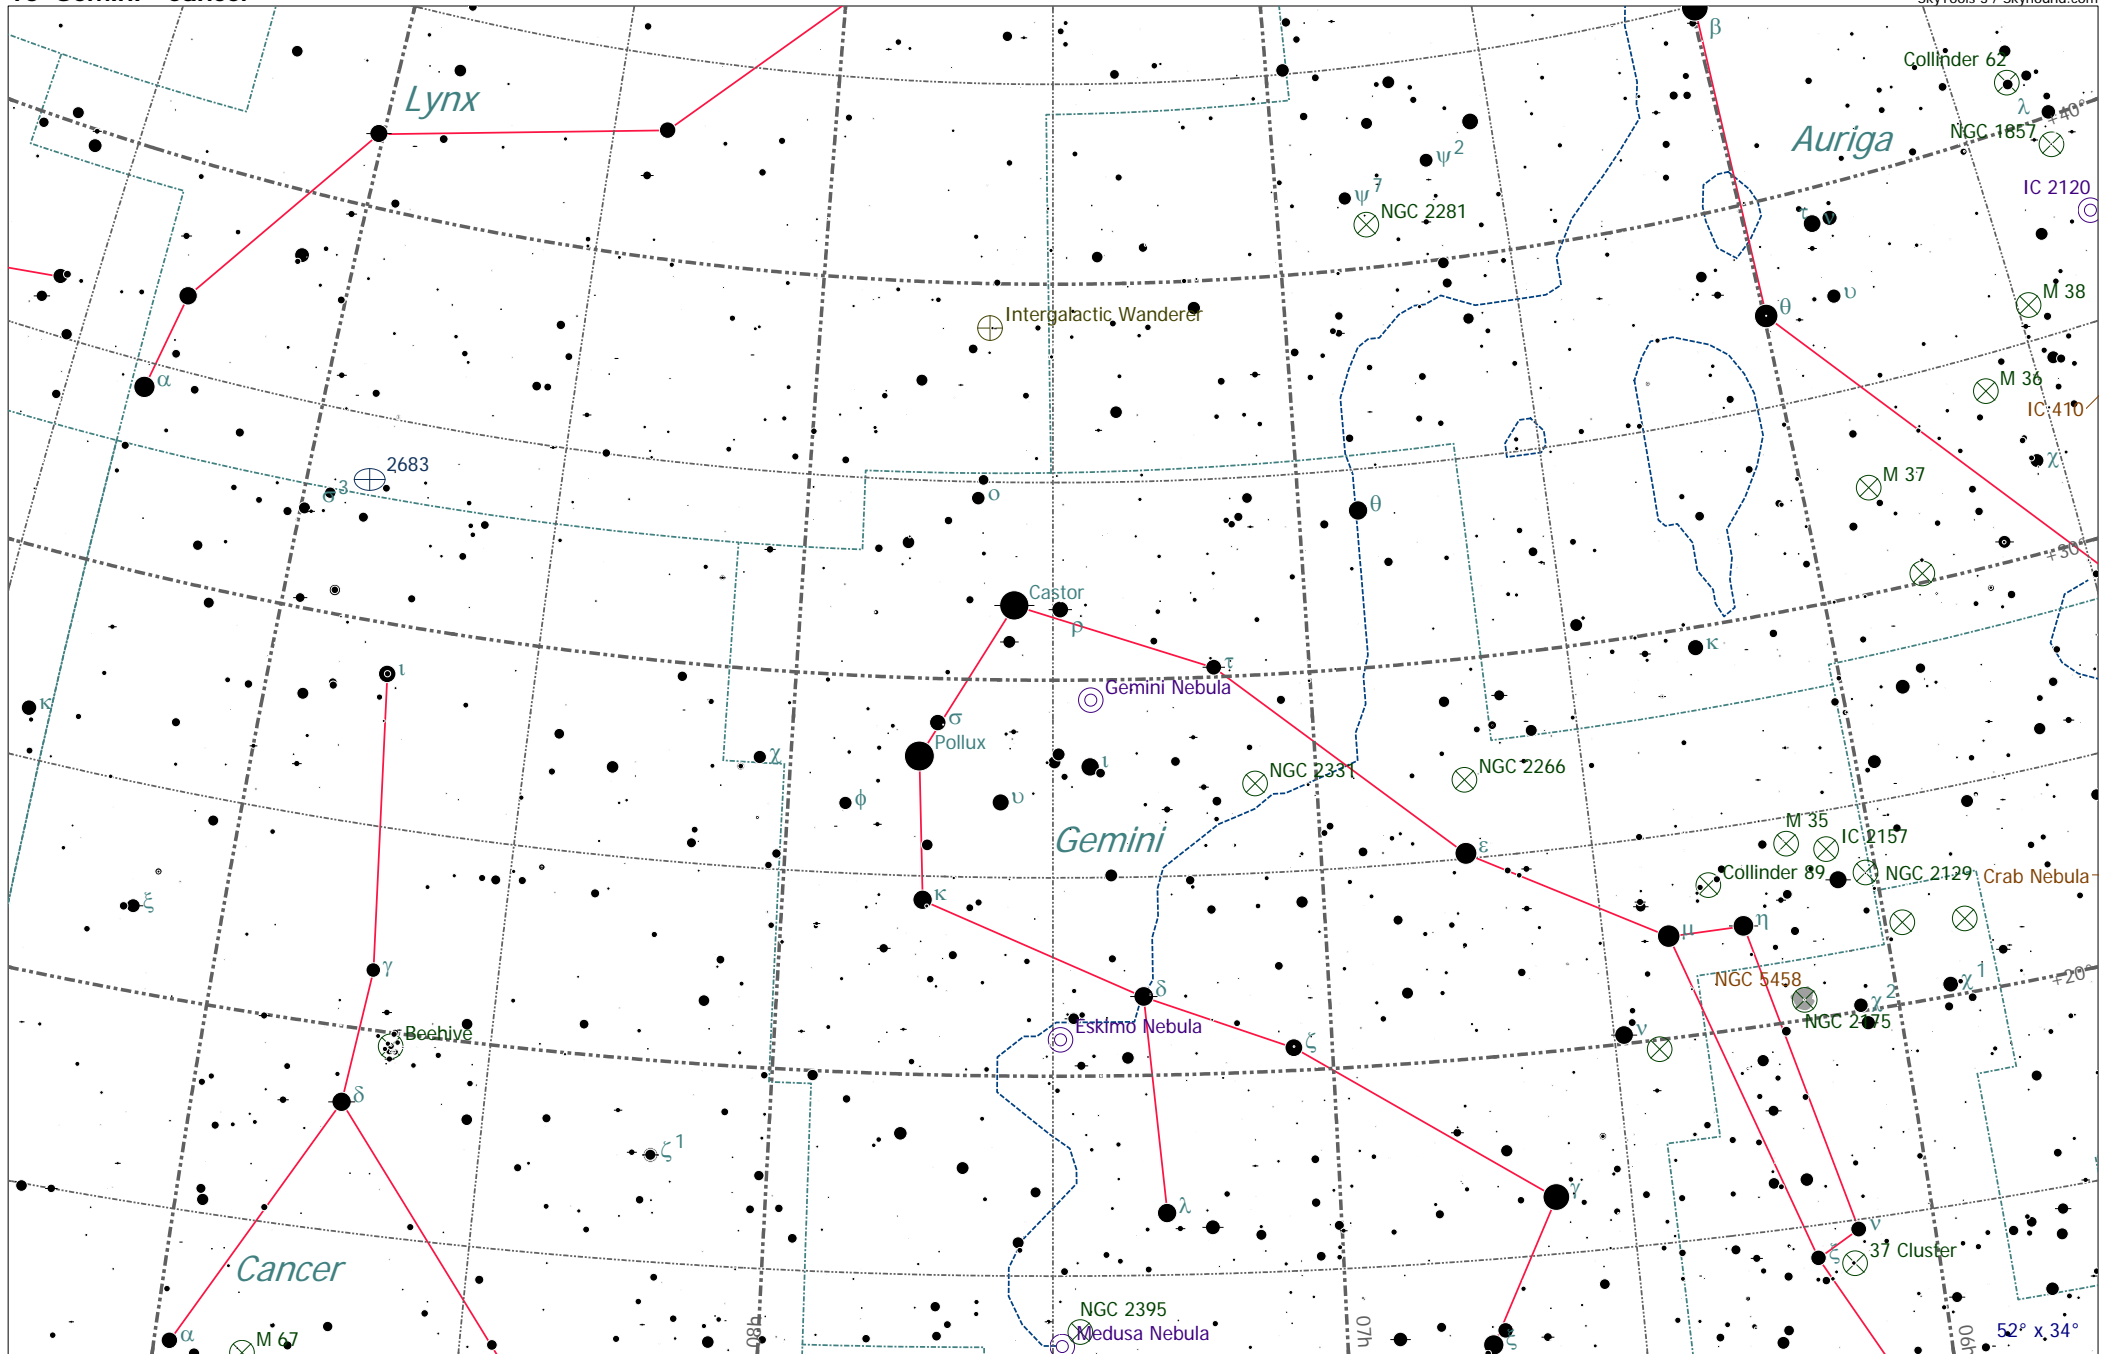

10 Gemini - Cancer

07h30m00.0s +30°00'00" (Skymark)

- | | | | | | | | | | | |
|----------------|-------------|-------------|---|---|---|---|---|---|---|---|
| ⊗ Open Cl. | ☄ Nebula | ☉ Galaxy | 8 | 7 | 6 | 5 | 4 | 3 | 2 | 1 |
| ⊕ Globular Cl. | ◆ Dark Neb. | ⊛ Quasar | | | | | | | | |
| | ● Globule | ♁ Planetary | | | | | | | | |