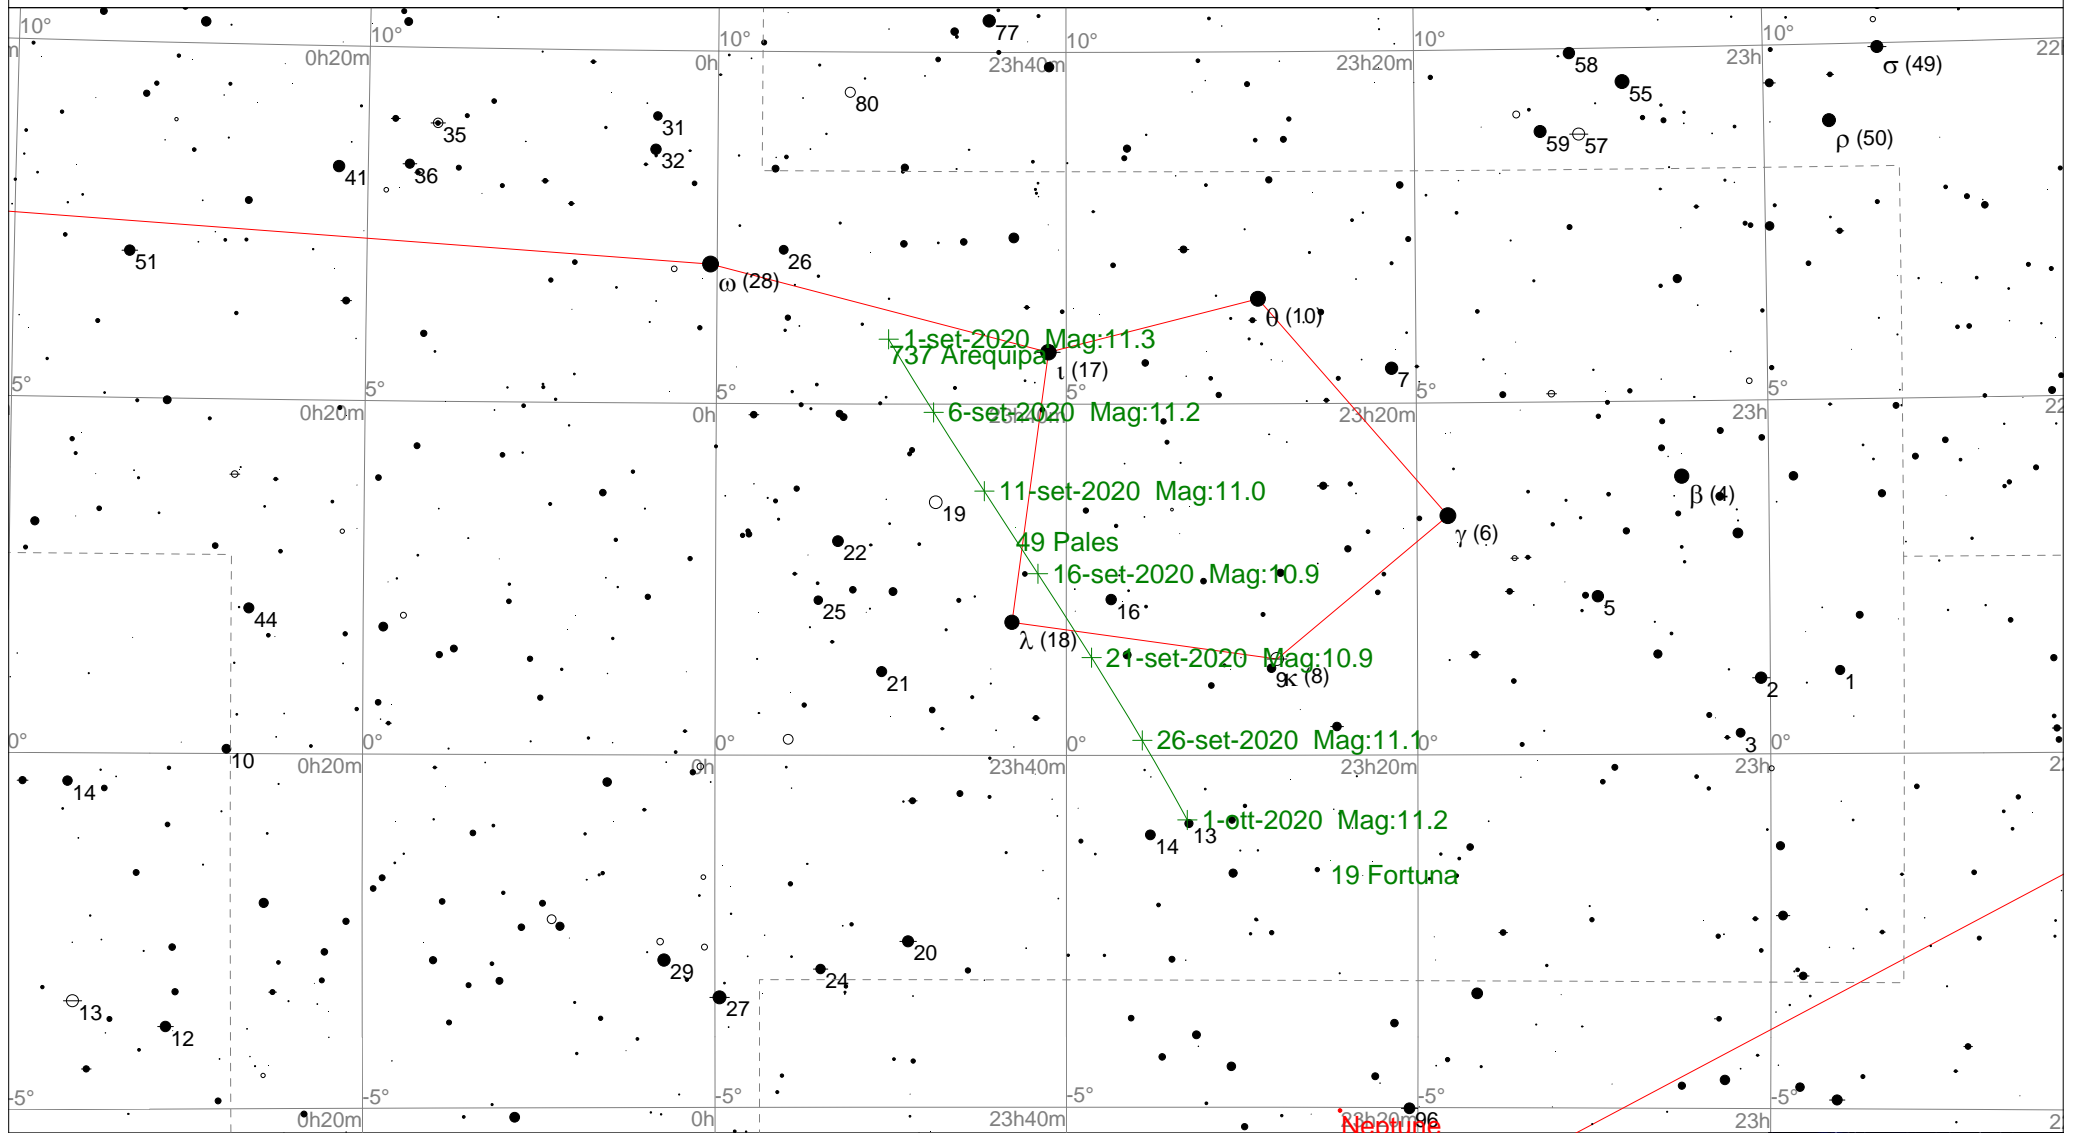

# (737) - Arequipa

STARS		SYMBOLS		
● <4	● >9	● Multiple star	⊠ Dark nebula	△ Radio source
● 5		○ Variable star	⊕ Globular cluster	× X-ray source
● 6		☄ Comet	○ Open cluster	○ Other object
● 7		☾ Galaxy	○ Planetary nebula	
● 8		□ Bright nebula	○ Quasar	