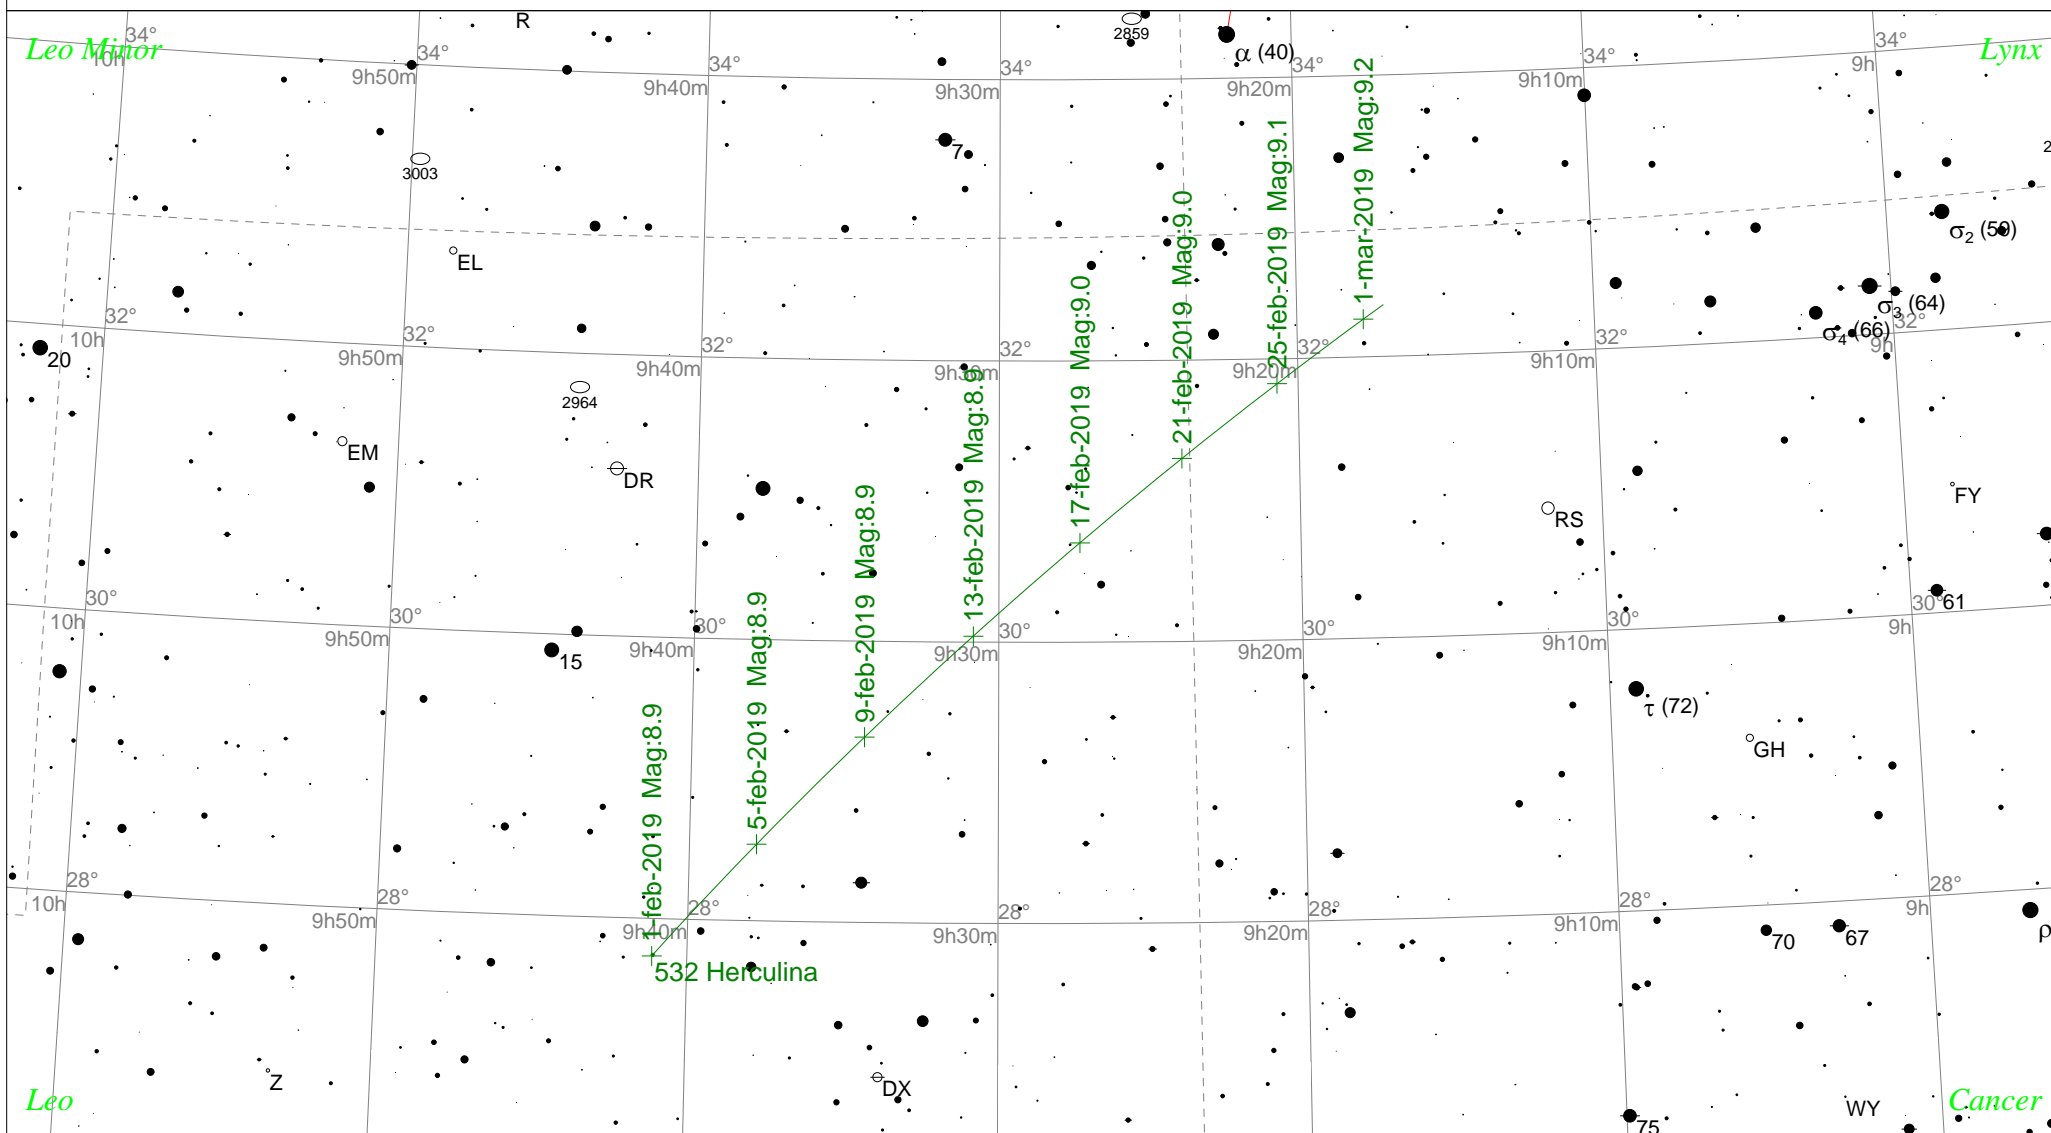

# (532) - Herculina

STARS		SYMBOLS	
● <5	● >10	● Multiple star	⊠ Dark nebula
● 6		○ Variable star	⊕ Globular cluster
● 7		☄ Comet	⊙ Open cluster
● 8		☉ Galaxy	⊕ Planetary nebula
● 9		□ Bright nebula	⊞ Quasar
			△ Radio source
			× X-ray source
			○ Other object