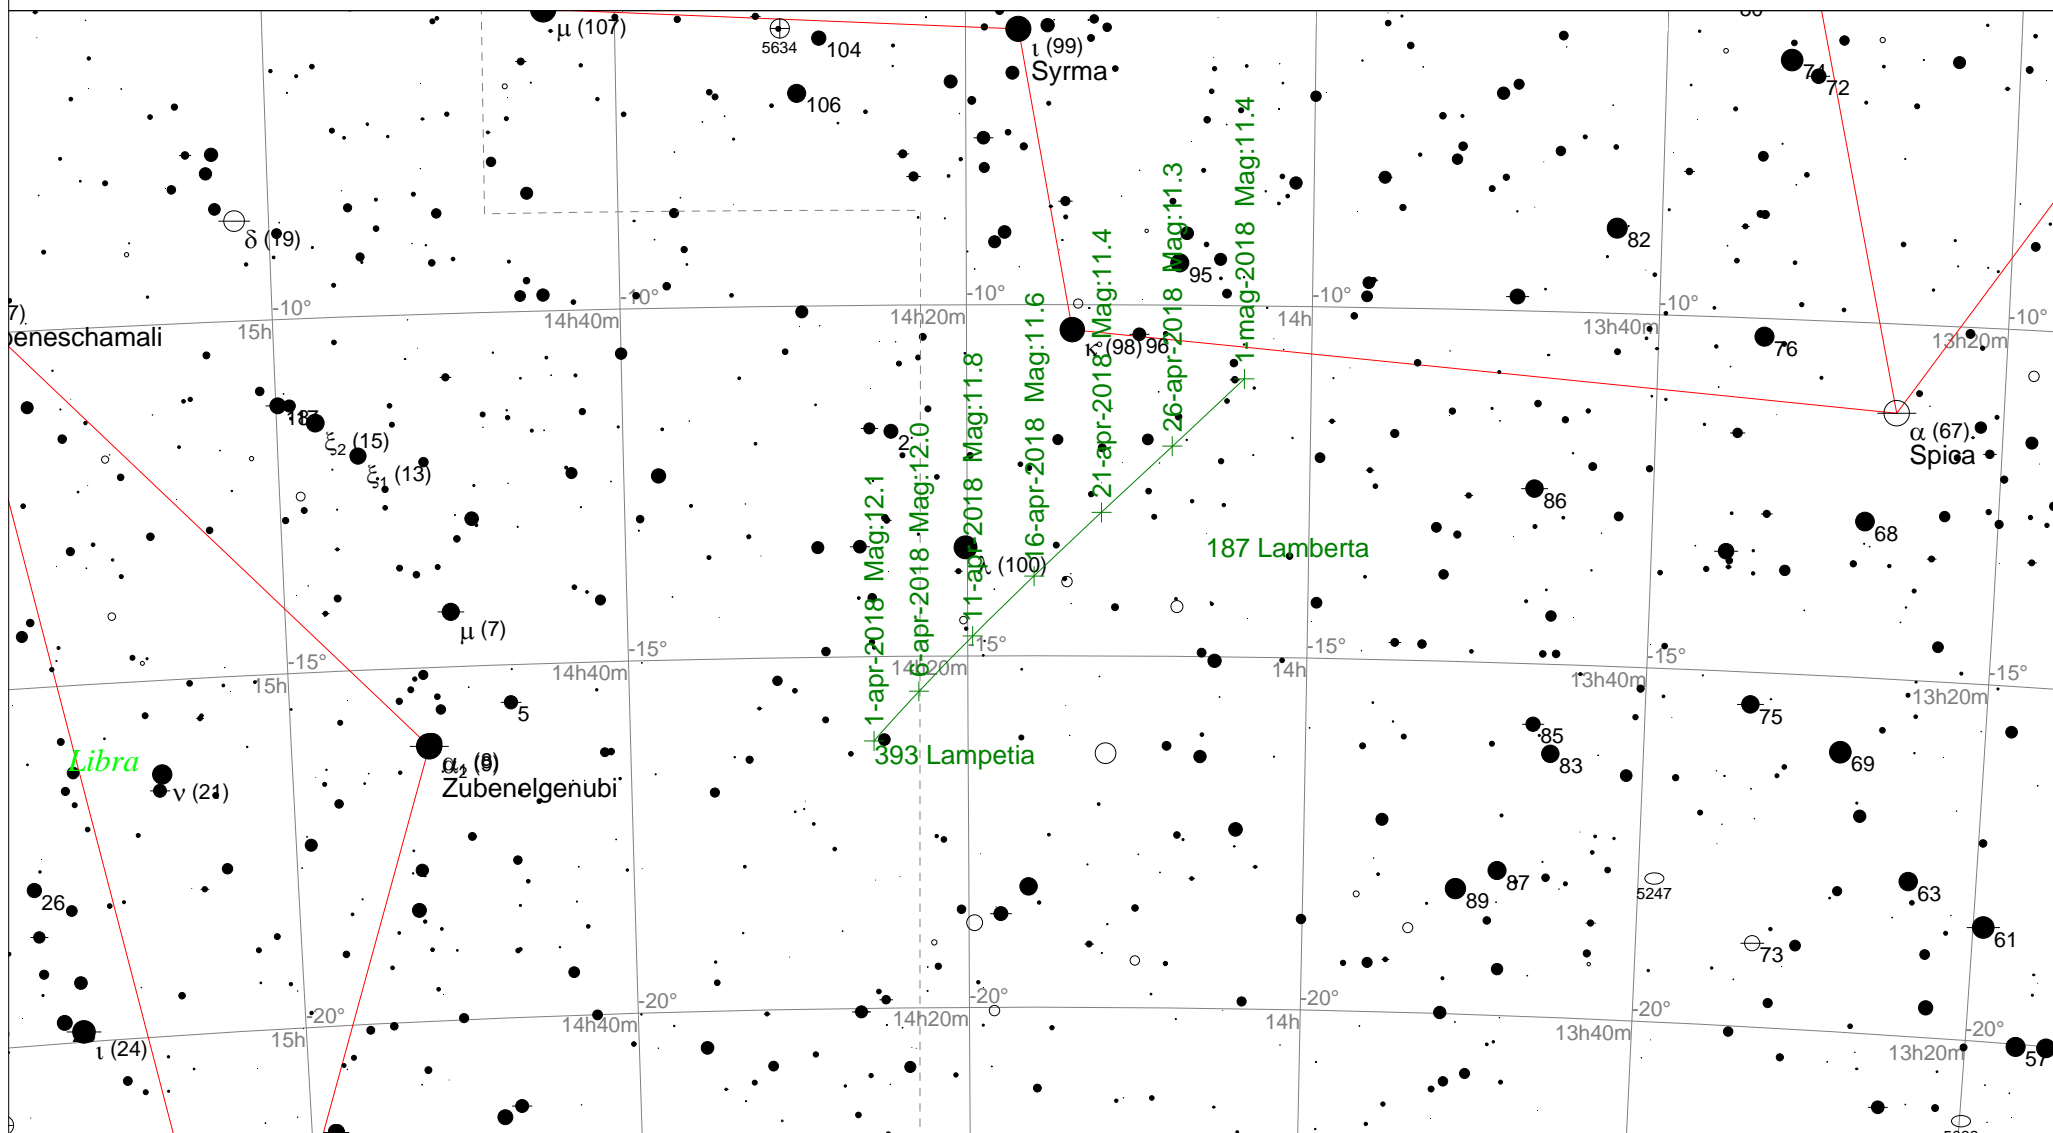

(393) - Lampetia

STARS		SYMBOLS		
● <4	● >9	● Multiple star	⊠ Dark nebula	△ Radio source
● 5		○ Variable star	⊕ Globular cluster	× X-ray source
● 6		☄ Comet	⊙ Open cluster	○ Other object
● 7		☉ Galaxy	⊕ Planetary nebula	
● 8		□ Bright nebula	☉ Quasar	