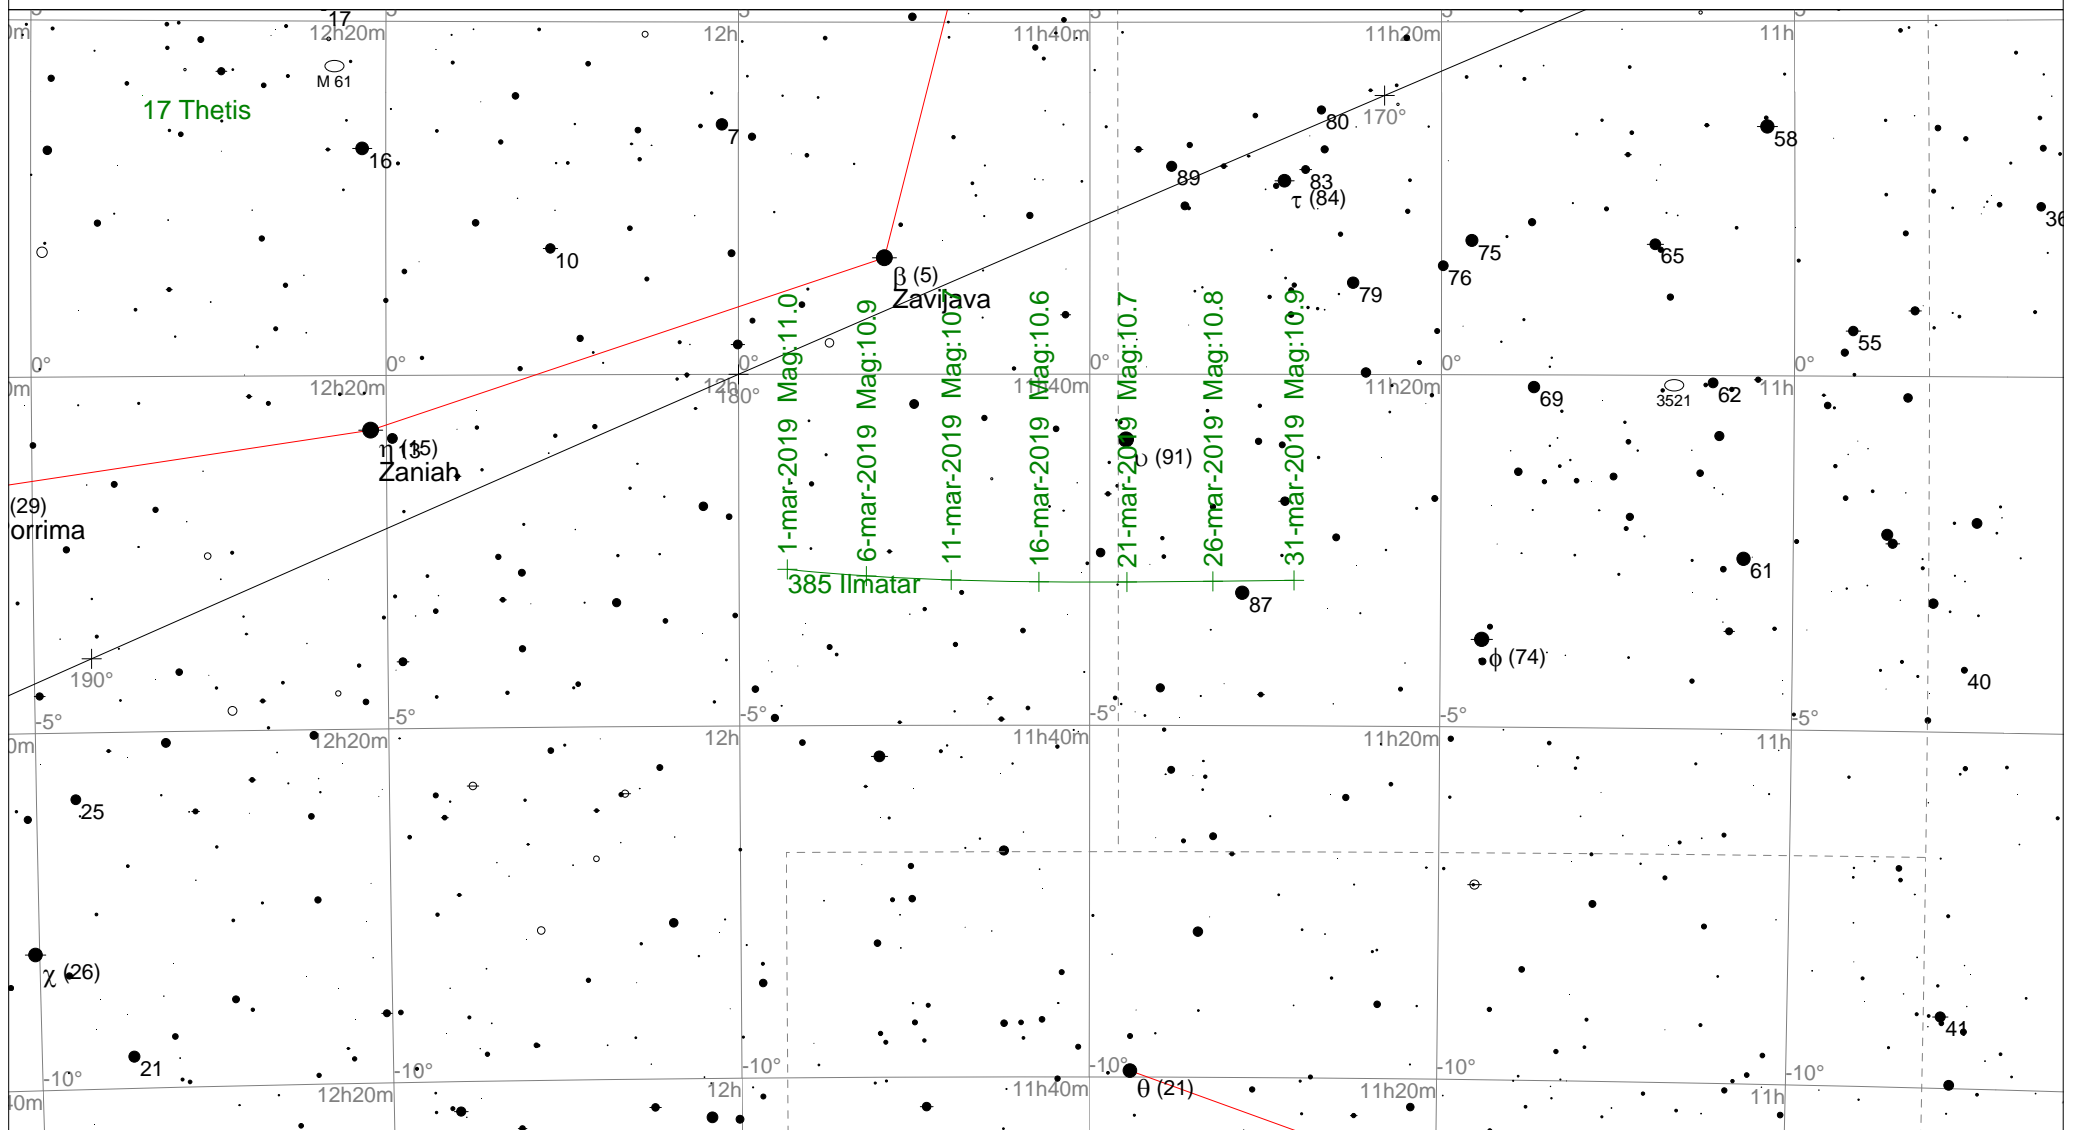

(385) - Ilmatar

STARS		SYMBOLS		
● <4	● >9	● Multiple star	☐ Dark nebula	△ Radio source
● 5		○ Variable star	⊕ Globular cluster	× X-ray source
● 6		☄ Comet	○ Open cluster	○ Other object
● 7		☐ Galaxy	○ Planetary nebula	
● 8		☐ Bright nebula	☄ Quasar	