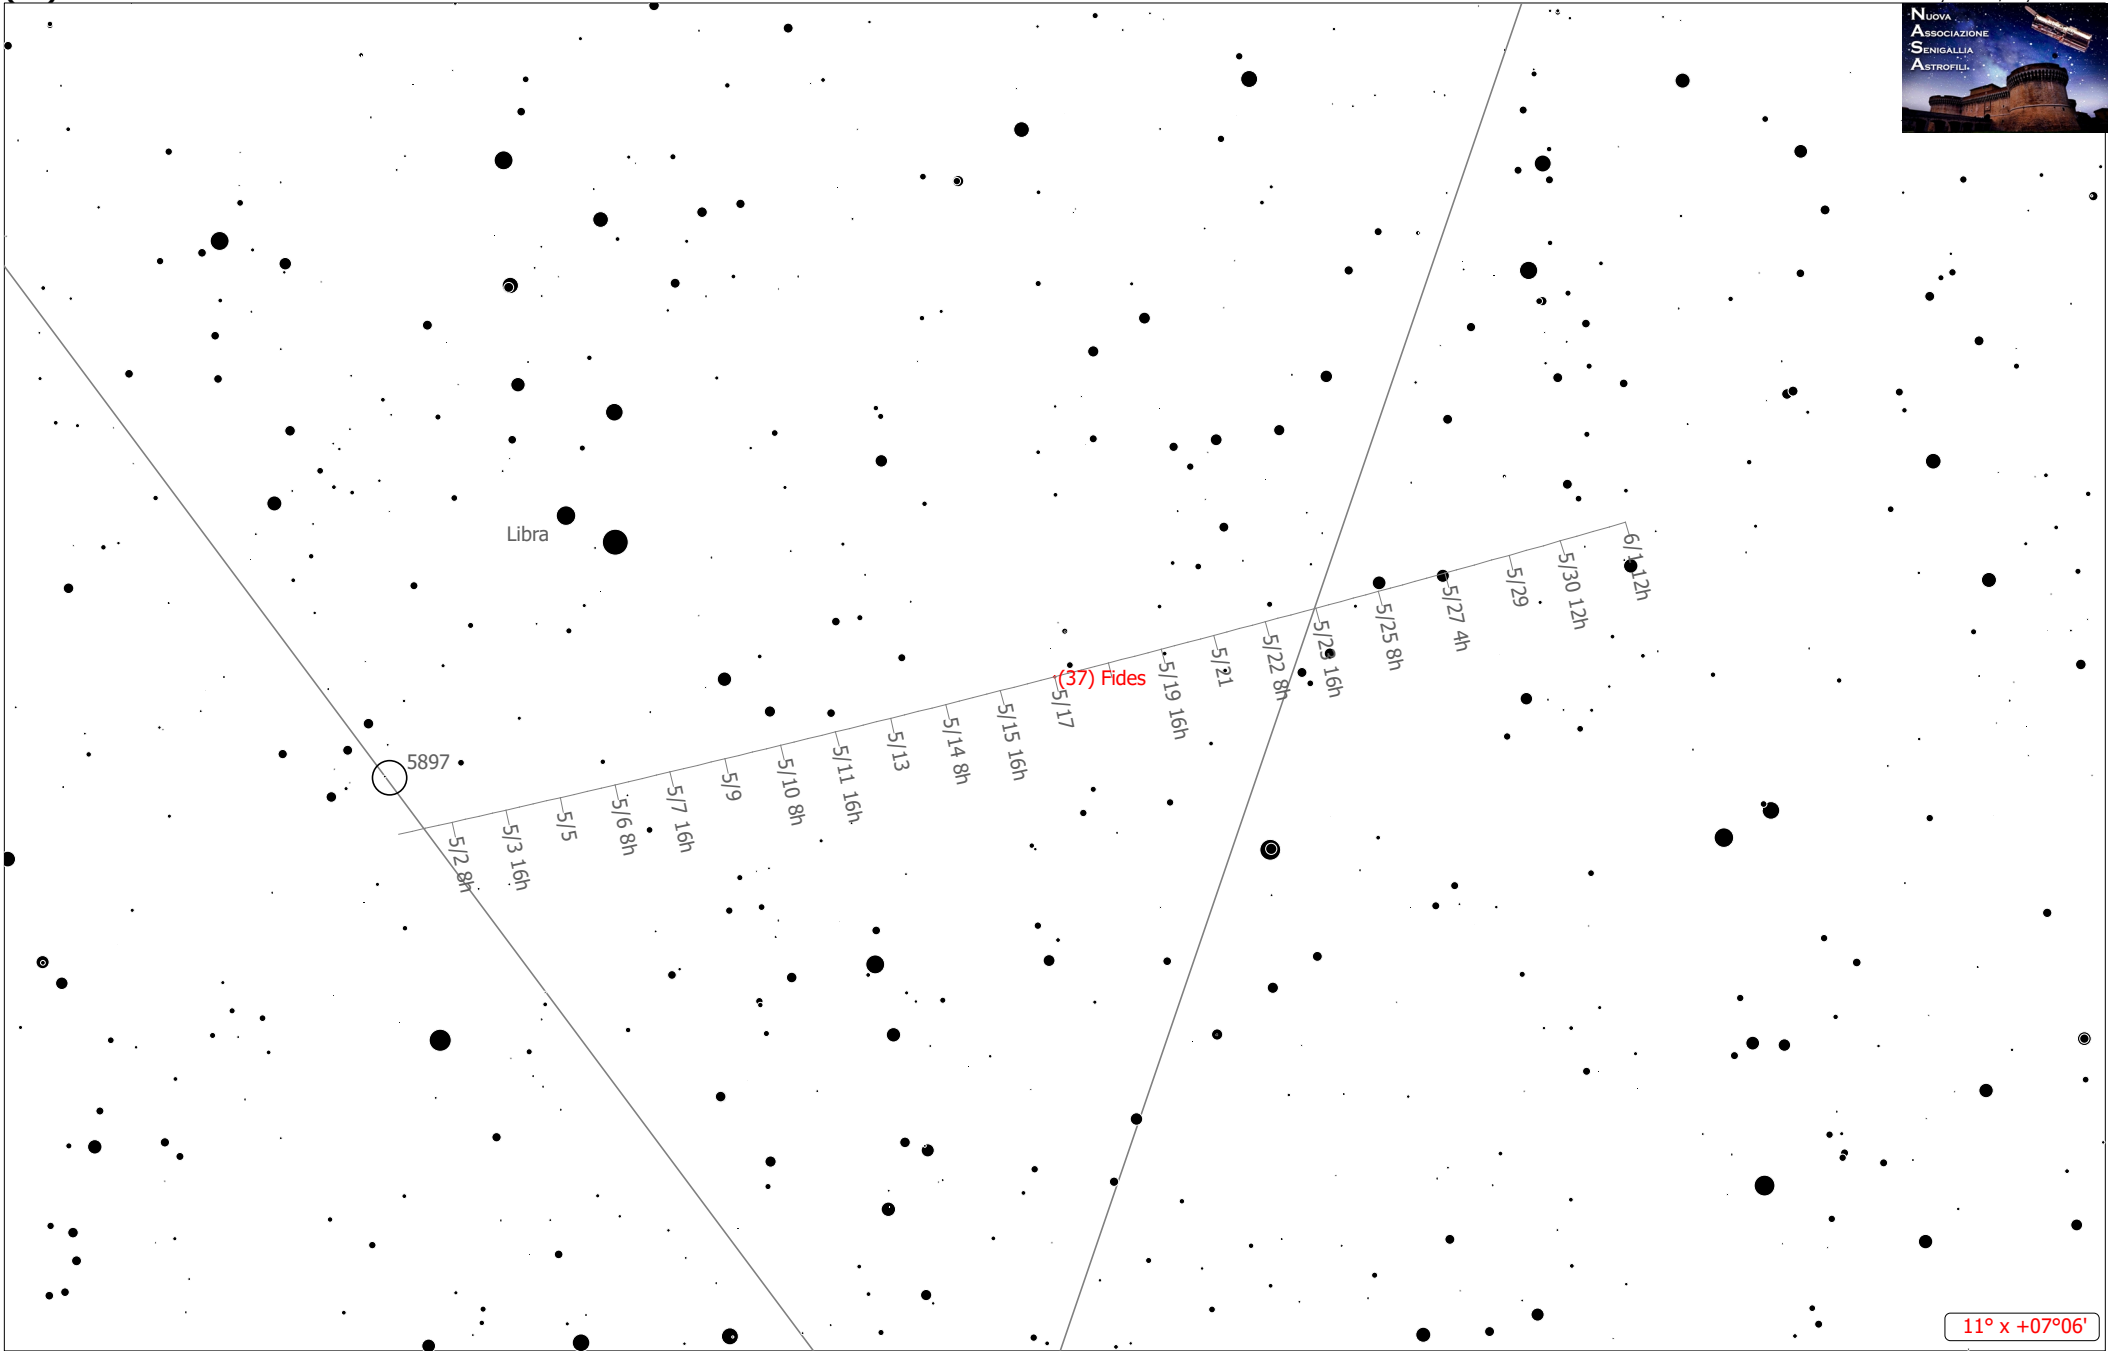

(37) Fides

11° x +07°06'

(37) Fides (Minor Planet)
R.A.: 15h02m23.0s Dec.: -20°31'06" J2000 (Lib)

Magnitude: 11.69 Earth Distance: 2.1 AU

- Open Cl.
- ◻ Nebula
- Galaxy Gr.
- ☄ Comet
- Globular Cl.
- ◇ Dark Neb.
- Quasar
- ♄ Asteroid
- Globule
- Planetary
- Galaxy