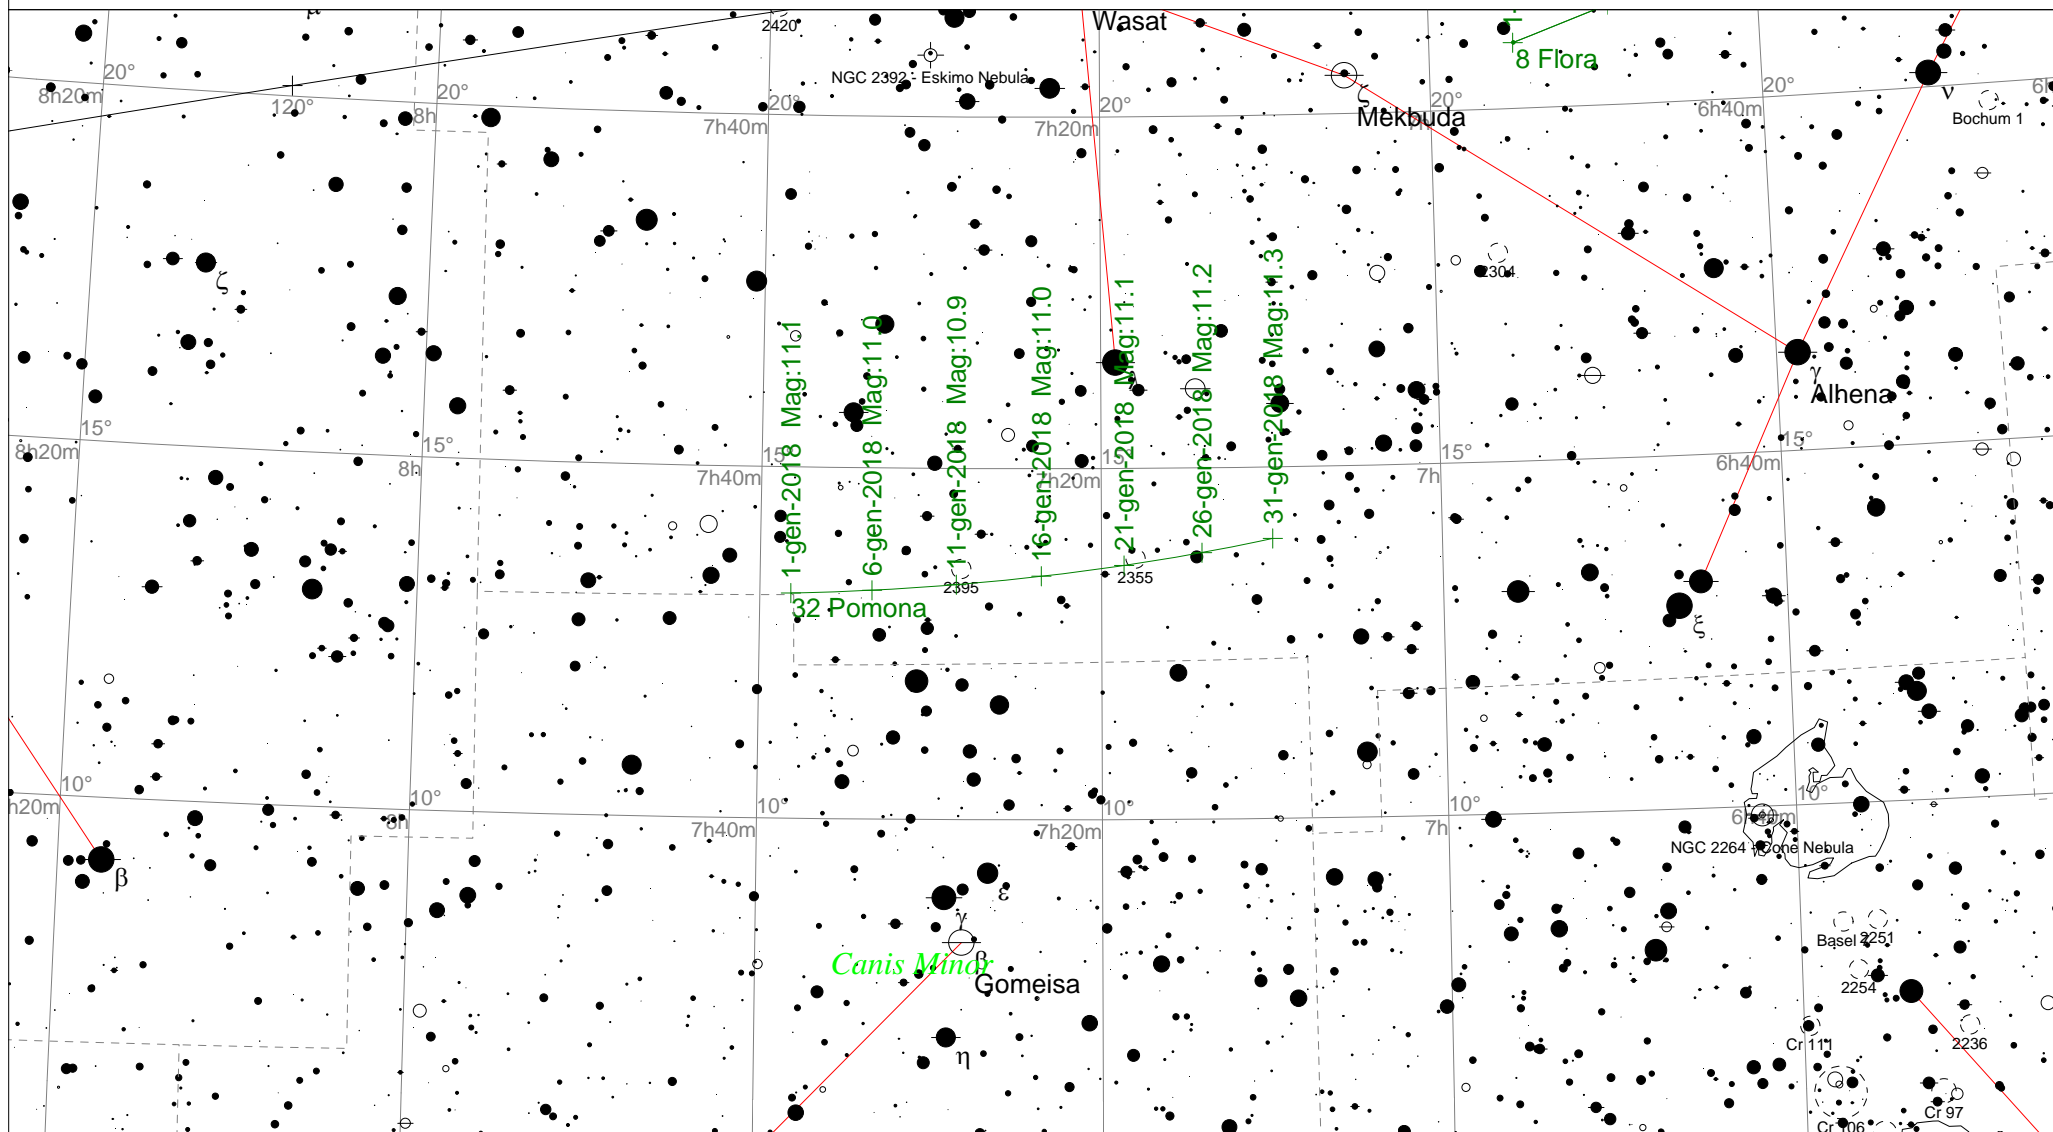

# (32) Pomona

STARS		SYMBOLS			
●	<4	●	Dark nebula	△	Radio source
●	5	○	Variable star	×	X-ray source
●	6	☄	Comet	○	Other object
●	7	☉	Galaxy		
●	8	☉	Bright nebula		
	>9	☉	Globular cluster		
		☉	Open cluster		
		☉	Planetary nebula		
		☉	Quasar		