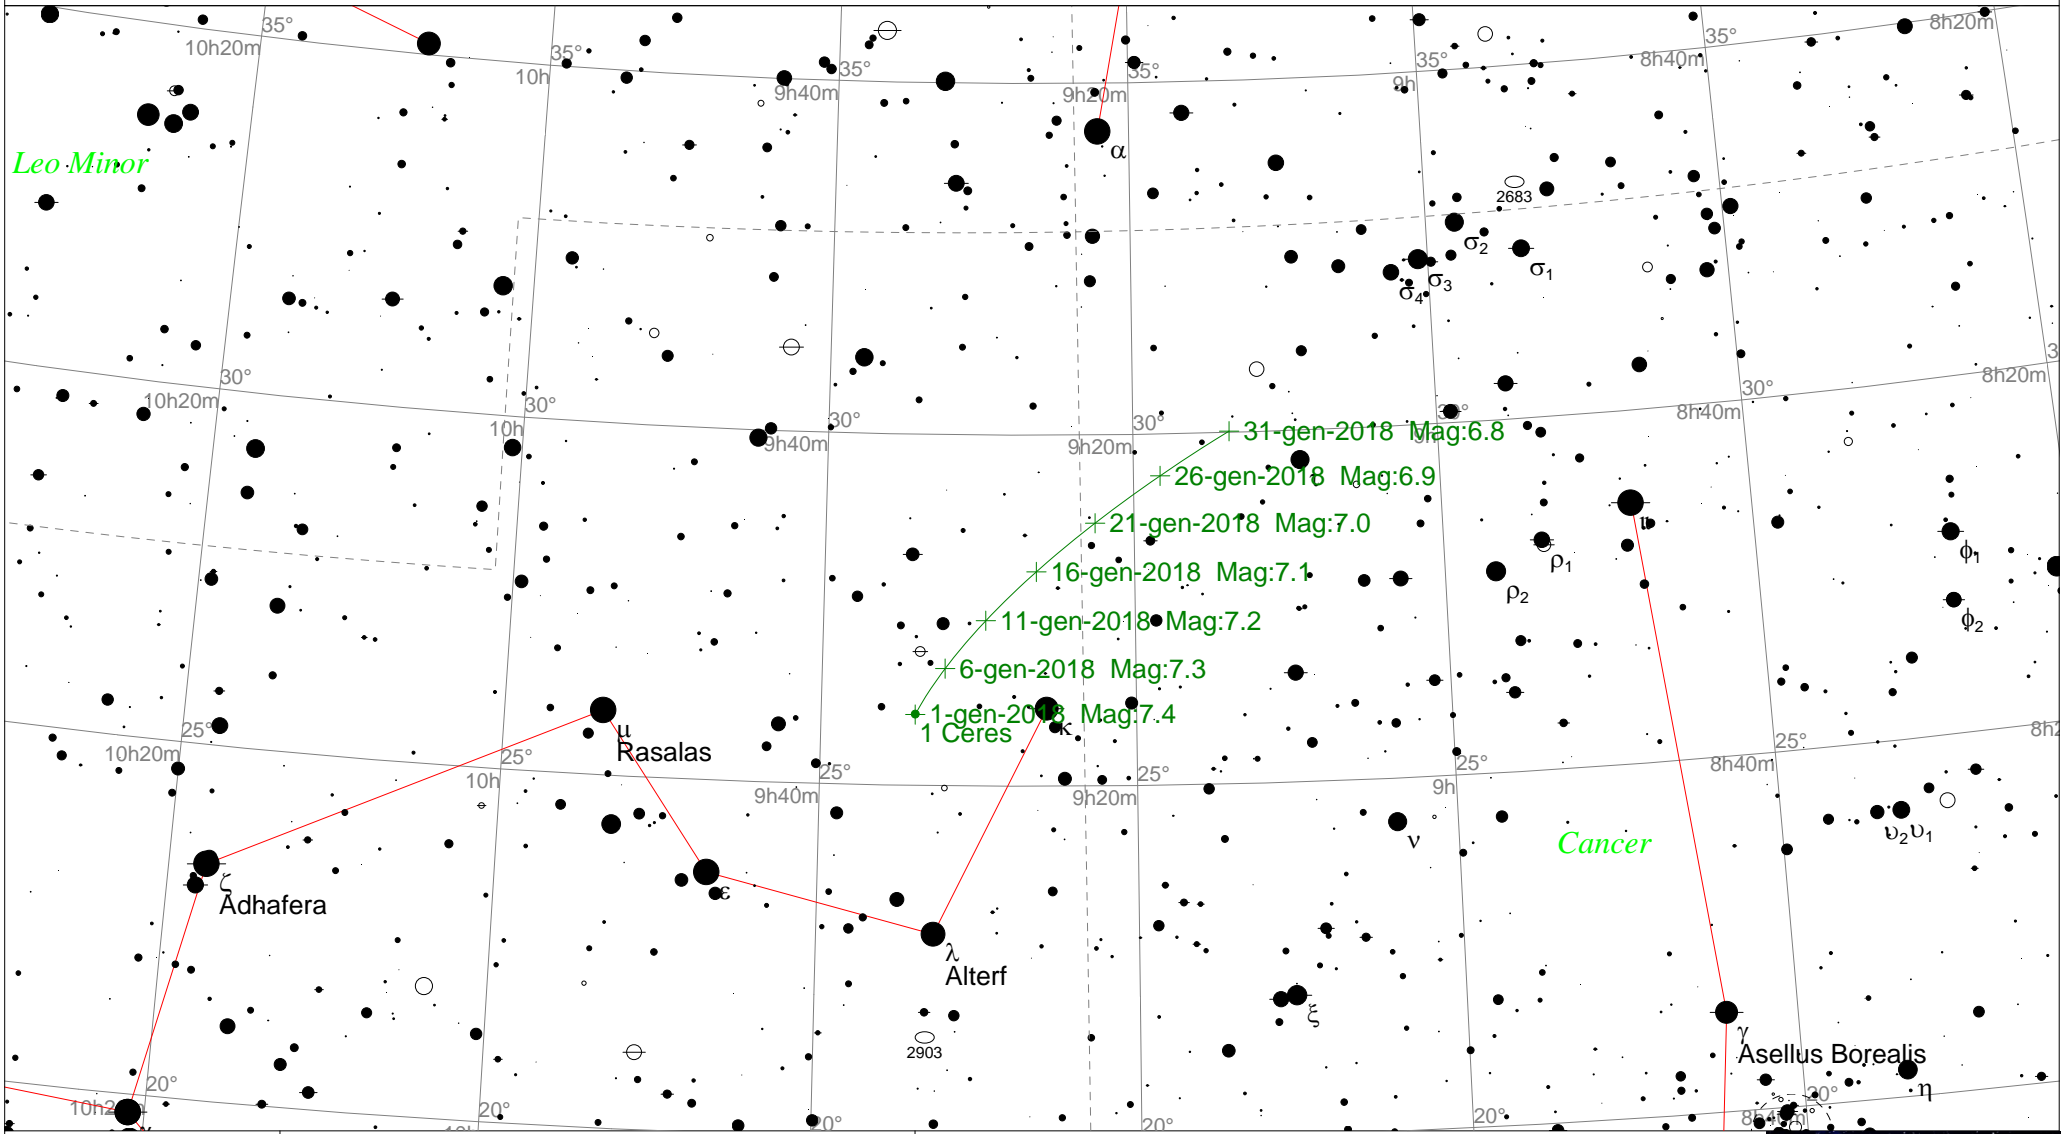

(1) Ceres

STARS		SYMBOLS		
● <4	● >9	⬛ Multiple star	⊠ Dark nebula	△ Radio source
● 5		○ Variable star	⊕ Globular cluster	⊗ X-ray source
● 6		☄ Comet	⊙ Open cluster	○ Other object
● 7		☉ Galaxy	⊕ Planetary nebula	
● 8		□ Bright nebula	⊕ Quasar	