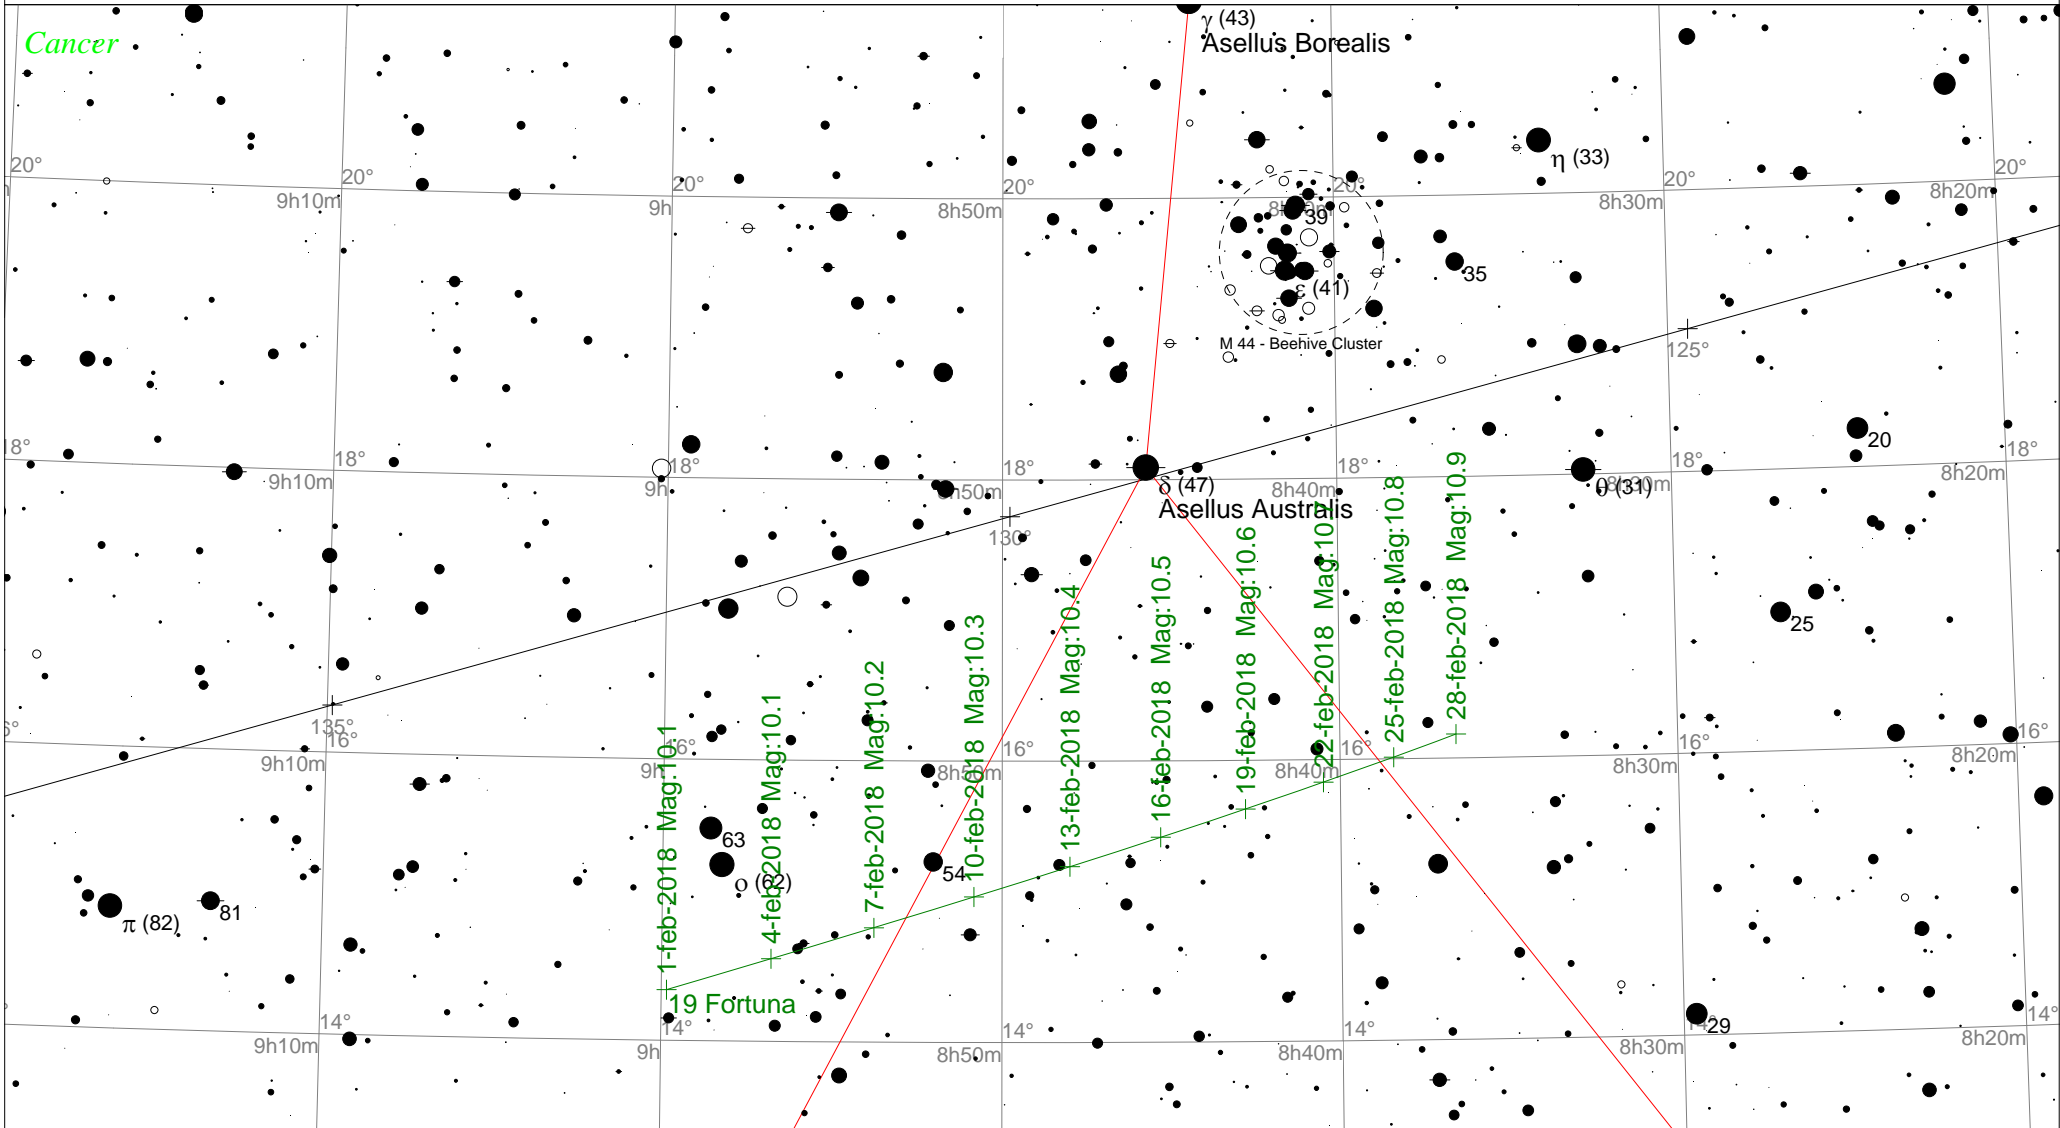

# (19) Fortuna

STARS		SYMBOLS					
●	<5	●	Multiple star	⬛	Dark nebula	△	Radio source
●	6	○	Variable star	⊕	Globular cluster	×	X-ray source
●	7	☄	Comet	⊙	Open cluster	○	Other object
●	8	☾	Galaxy	⊕	Planetary nebula		
●	9	□	Bright nebula	⊕	Quasar		