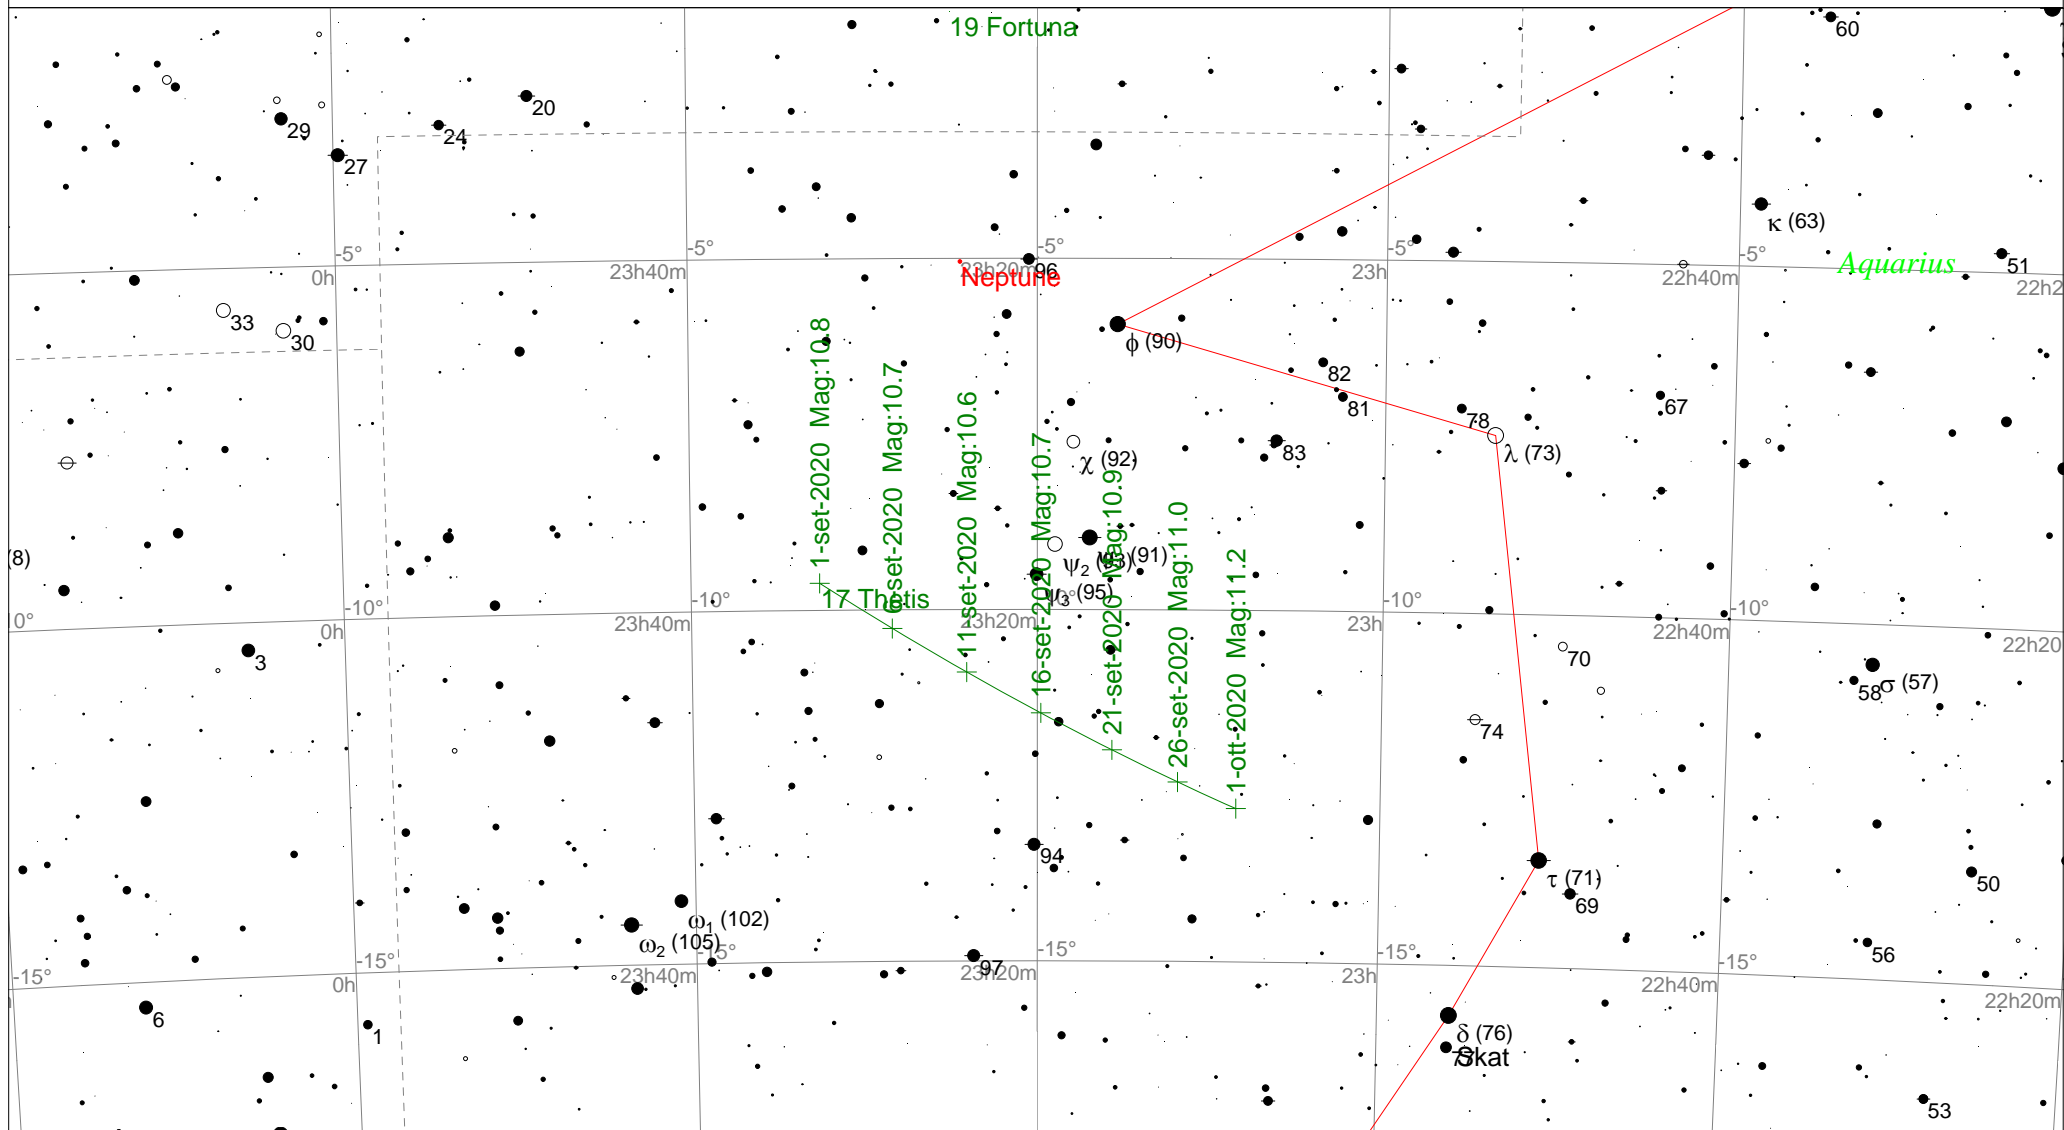

# (17) - Thetis

STARS		SYMBOLS		
● <4	● >9	● Multiple star	⊠ Dark nebula	△ Radio source
● 5		○ Variable star	⊕ Globular cluster	× X-ray source
● 6		☄ Comet	⊙ Open cluster	○ Other object
● 7		☐ Galaxy	⊙ Planetary nebula	
● 8		□ Bright nebula	⊙ Quasar	