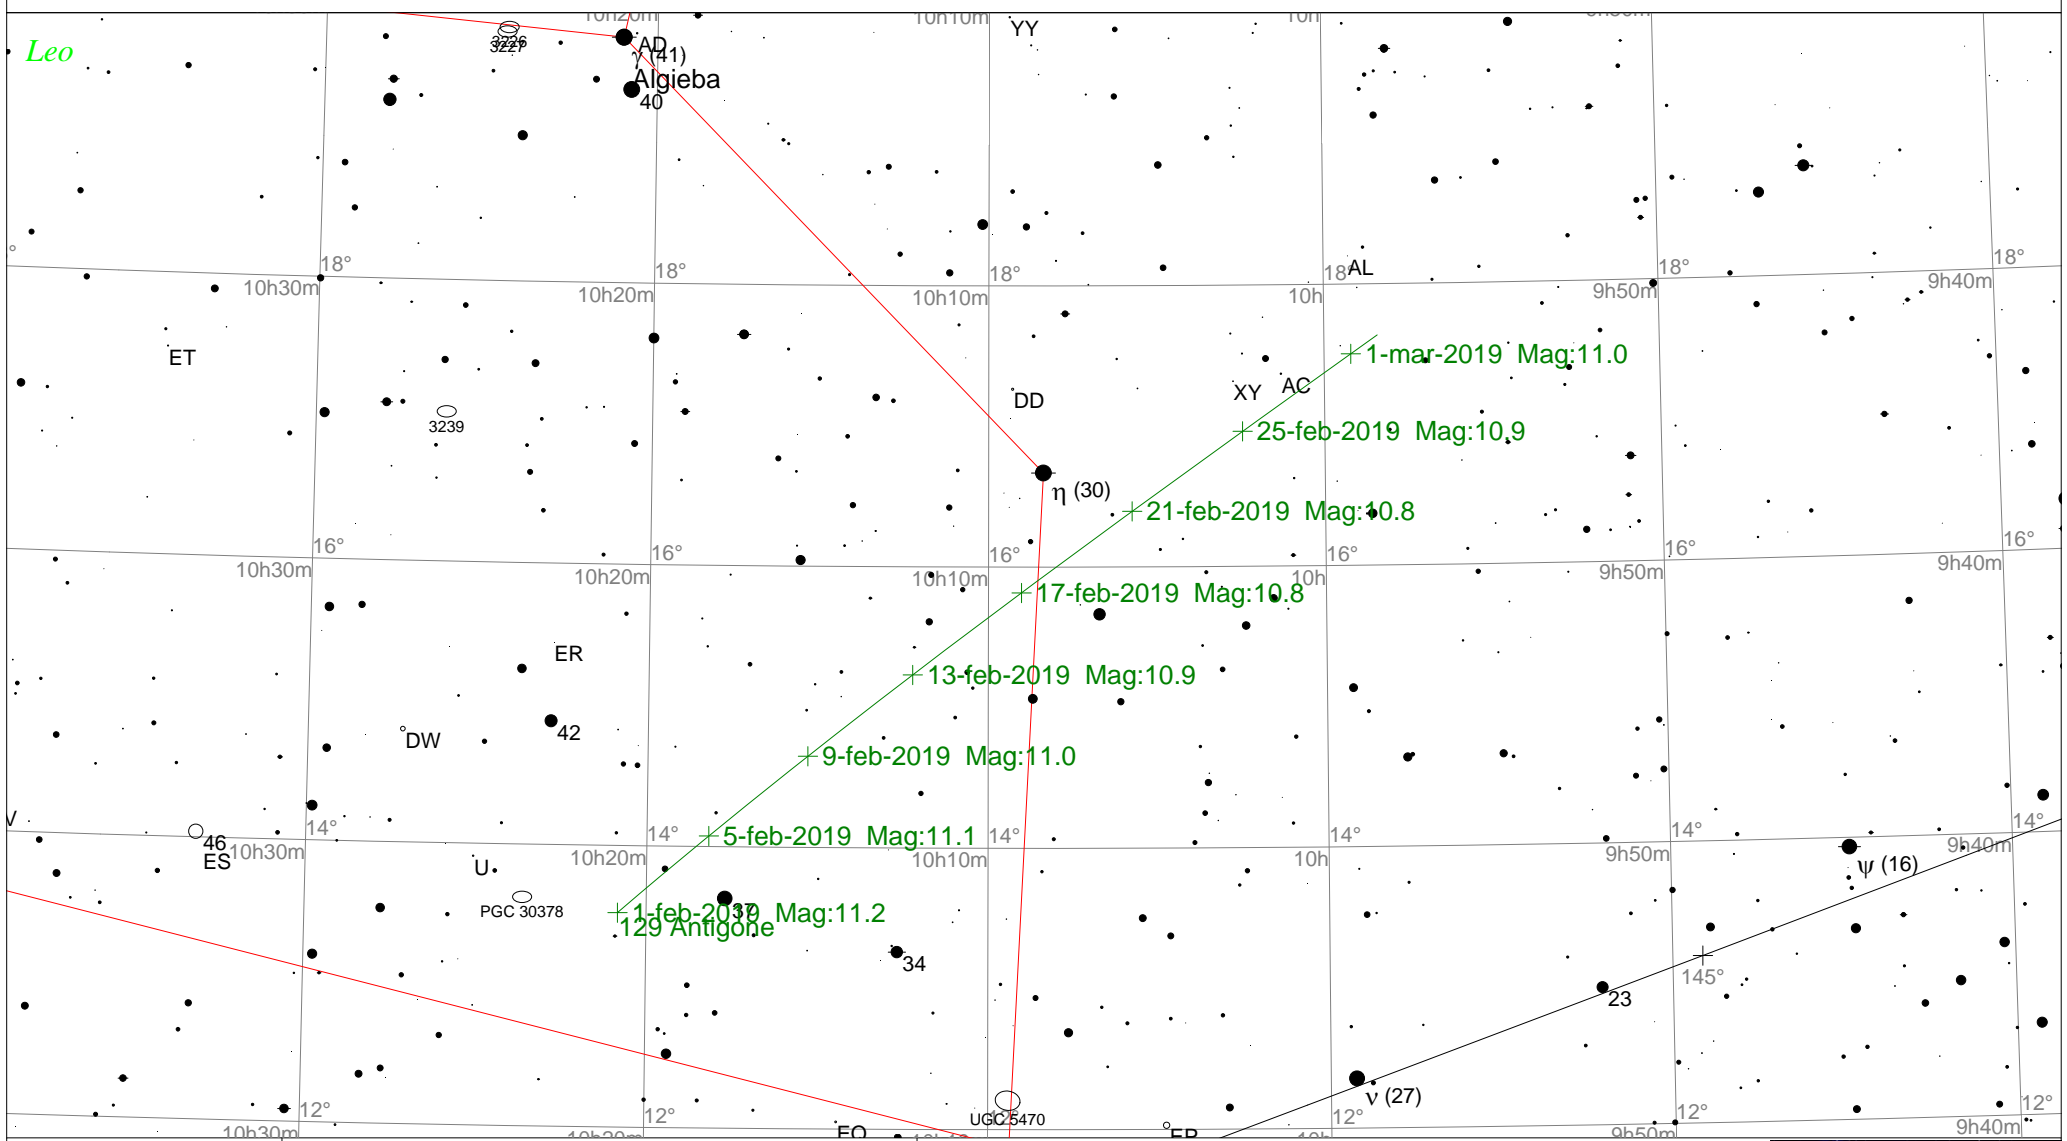

(129) - Antigone

STARS		SYMBOLS			
●	<5	●	Dark nebula	△	Radio source
●	6	○	Variable star	⊕	Globular cluster
●	7	☄	Comet	⊙	Open cluster
●	8	☉	Galaxy	○	Planetary nebula
●	9	☐	Bright nebula	⊗	Quasar
	>10			⊗	X-ray source
				○	Other object