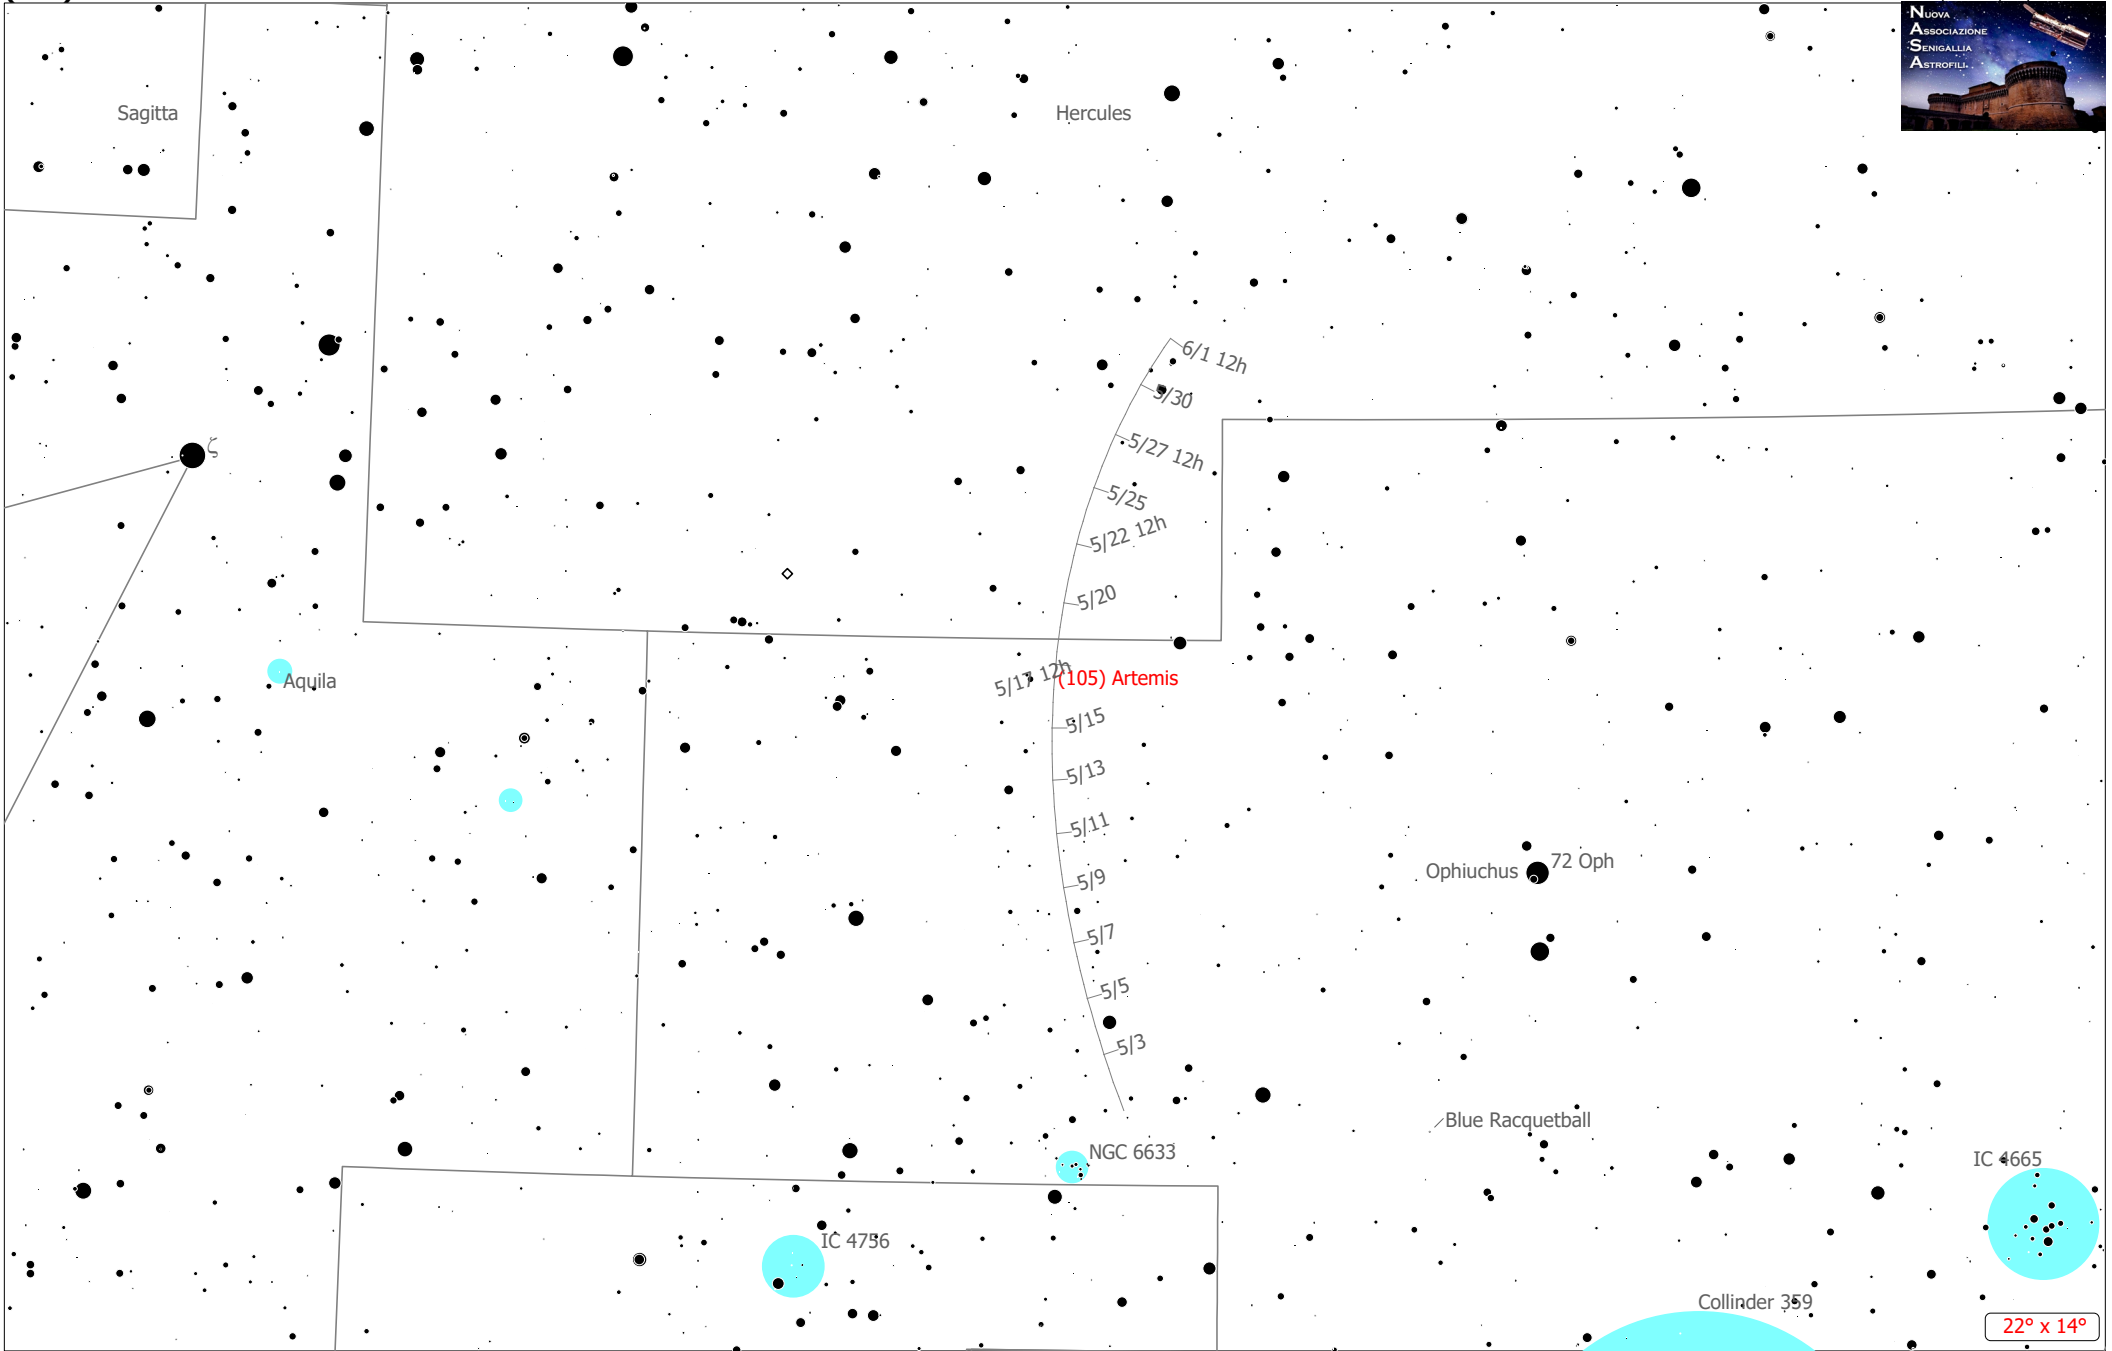

(105) Artemis

(105) Artemis (Minor Planet)
 R.A.: 18h28m00.0s Dec.: +11°40'39" J2000 (Oph)

Magnitude: 11.71 Earth Distance: 1.2 AU

- Open Cl.
- ◻ Nebula
- Galaxy Gr.
- ☄ Comet
- ⊕ Globular Cl.
- ◇ Dark Neb.
- Quasar
- ♁ Asteroid
- Globule
- Planetary
- ☾ Galaxy

22° x 14°